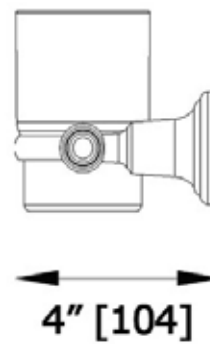

## GLASS TUMBLER AND HOLDER

X9684RH

AVAILABLE FINISHES:

CHROME

3 3/4"  
[95]

6 3/8" [161]

4" [104]

LALOO ACCESSORIES