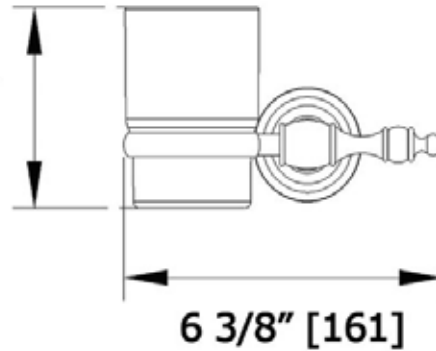

## GLASS TUMBLER AND HOLDER

X9684RH

AVAILABLE FINISHES:

CHROME

3 3/4"  
[95]

6 3/8" [161]

4" [104]

LALOO ACCESSORIES