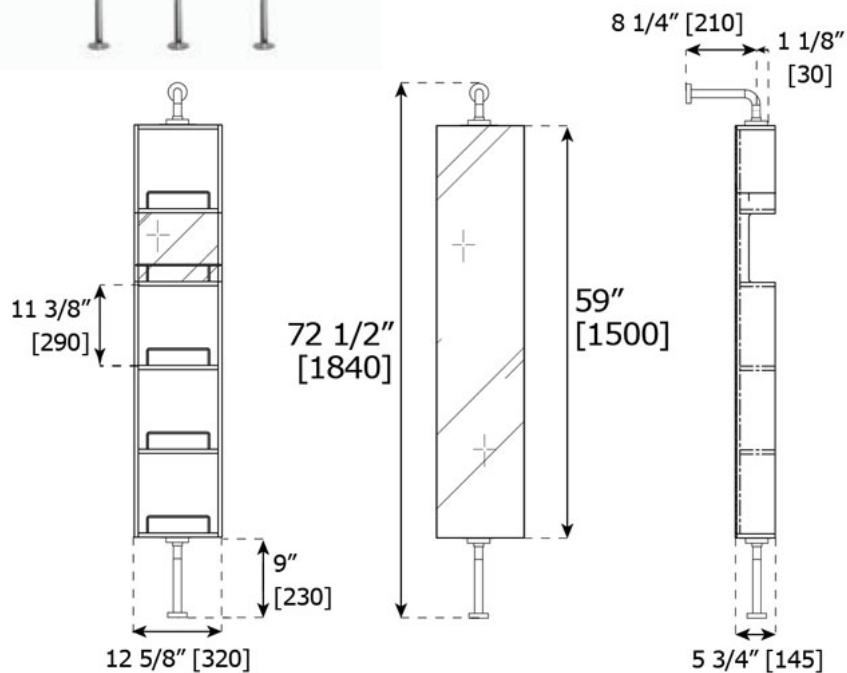

LACQUERED FRAME MIRRORS

AVIGNON SWIVEL TOWER

L53AVT

LALOO ACCESSORIES

lalo.ca

866.305.2566

SERVICE@lalo.ca