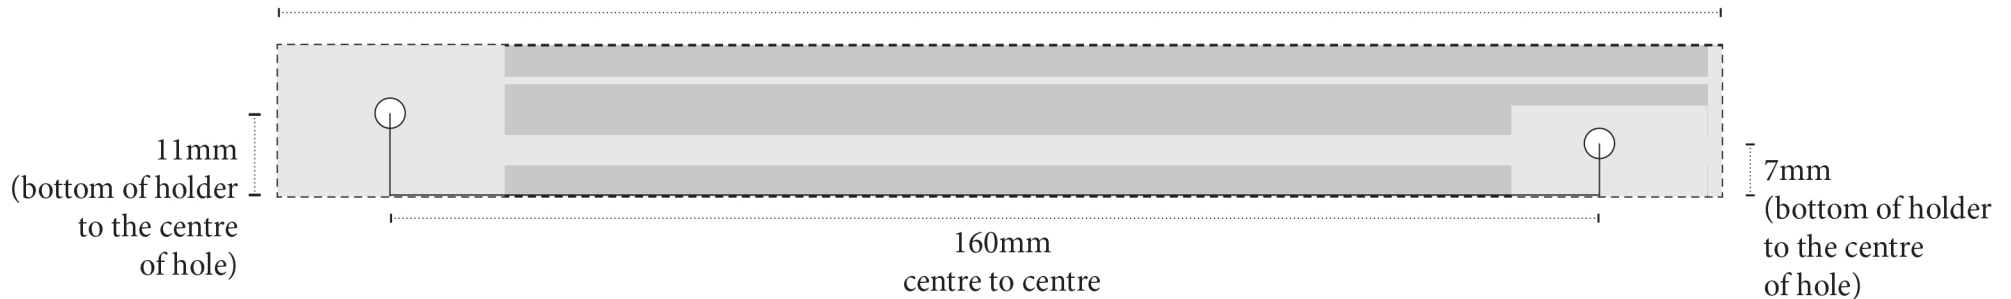

LALOO ACCESSORIES

9200
Paper Holder

191mm
(total width of paper holder)

Dotted Line -
outside perimeter
of 9200 paper holder

Important:
Level the paper holder
from BASELINE.

Print Instructions:
DO NOT SCALE

>>> Print Actual Size <<<