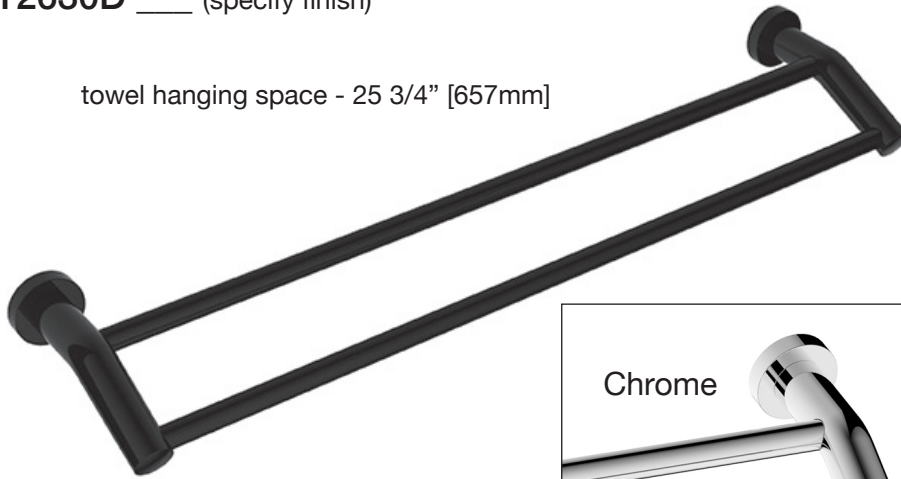

**Tyme**

**Extended Double Towel Bar**

**T2630D** \_\_\_\_ (specify finish)

**LALOO ACCESSORIES**

SERVICE@LALOO.CA

866-305-2566

towel hanging space - 25 3/4" [657mm]

**Available Finishes**

C chrome

MB matte black

**Complementary Accessories**

- robe hook
- single towel bar (small)
- single towel bar (medium)
- single towel bar
- extended double towel bar
- hand towel ring
- paper holder

- double paper holder (3025C)

*Use metric dimensions for greatest accuracy. Specifications are subject to change without notice.*

A  
CELEBRATION  
of ART &  
FUNCTION