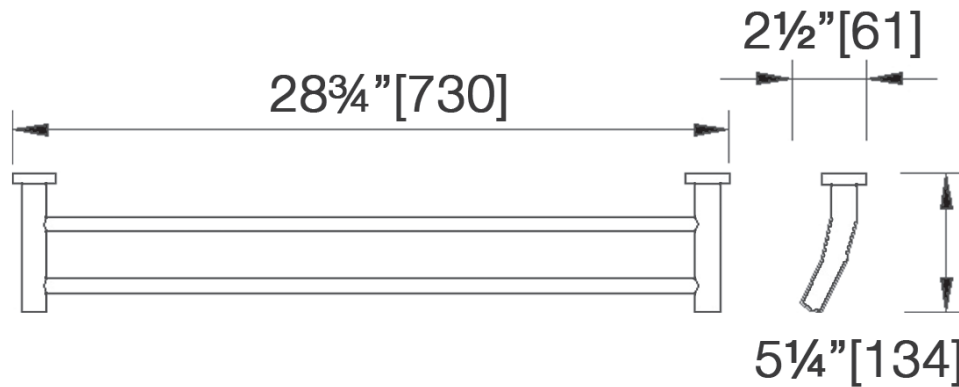

**Tyme**

**Extended Double Towel Bar**

**T2630D** \_\_\_\_ (specify finish)

**LALOO ACCESSORIES**

SERVICE@LALOO.CA

866-305-2566

towel hanging space - 25 3/4" [657mm]

**Available Finishes**

C chrome

MB matte black

**Complementary Accessories**

- robe hook
- single towel bar (small)
- single towel bar (medium)
- single towel bar
- extended double towel bar
- hand towel ring
- paper holder

- double paper holder (3025C)

*Use metric dimensions for greatest accuracy. Specifications are subject to change without notice.*

A  
CELEBRATION  
of ART &  
FUNCTION