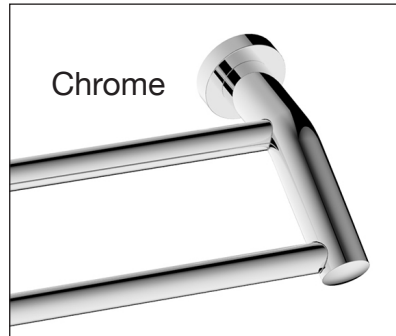

**Tyme**

**Extended Double Towel Bar**

**T2630D** \_\_\_\_ (specify finish)

**LALOO ACCESSORIES**

SERVICE@LALOO.CA

866-305-2566

towel hanging space - 25 3/4" [657mm]

**Available Finishes**

C chrome

MB matte black

**Complementary Accessories**

- robe hook
- single towel bar (small)
- single towel bar (medium)
- single towel bar
- extended double towel bar
- hand towel ring
- paper holder

- double paper holder (3025C)