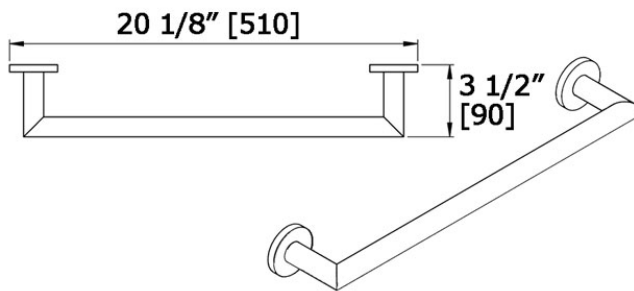

# Decorative Grab Bars

Straight - 20 1/8"

3218 \_\_\_\_ (specify finish)

LALOO ACCESSORIES

SERVICE@LALOO.CA

866-305-2566

## Complementary Accessories

Retractable Wash Line  
7000

Shower Squeegee  
S0100 or S0200

Use metric dimensions for greatest accuracy. Specifications are subject to change without notice.

A  
CELEBRATION  
of ART &  
FUNCTION