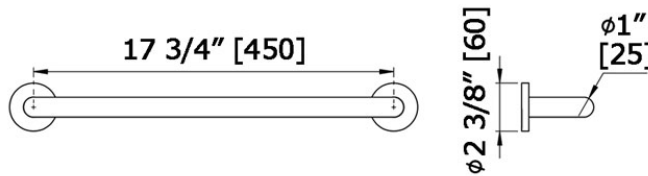

# Decorative Grab Bars

Straight - 20 1/8"

3218 \_\_\_\_ (specify finish)

LALOO ACCESSORIES

SERVICE@LALOO.CA

866-305-2566

## Complementary Accessories

Retractable Wash Line  
7000

Shower Squeegee  
S0100 or S0200

Use metric dimensions for greatest accuracy. Specifications are subject to change without notice.

A  
CELEBRATION  
of ART &  
FUNCTION