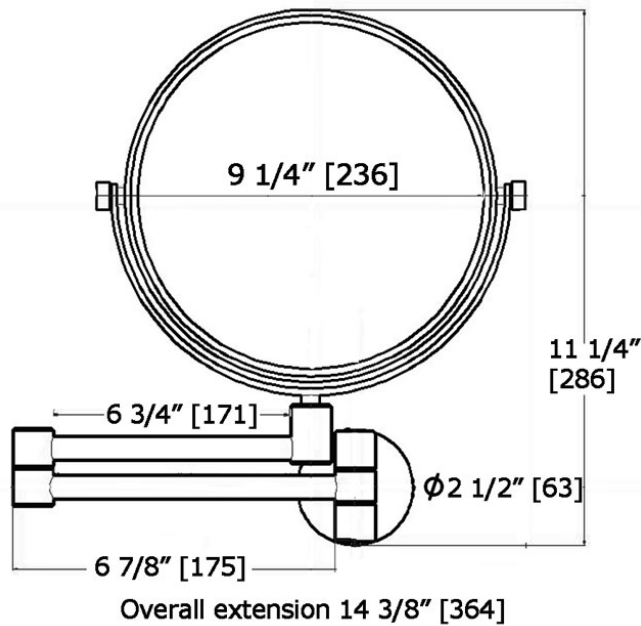

2016 C | 2016 MB
 Non-lit Swing Mirror
 7x Magnification

LALOO ACCESSORIES
 SERVICE@LALOO.CA
 866-305-2566

Matte Black

pivots to regular mirror on flipside

Available Finishes

C chrome

MB matte black

Complementary Accessories

floor stand towel bar
 9003

bowl brush and holder
 9301

Use metric dimensions for greatest accuracy. Specifications are subject to change without notice.

A
 CELEBRATION
 of ART &
 FUNCTION