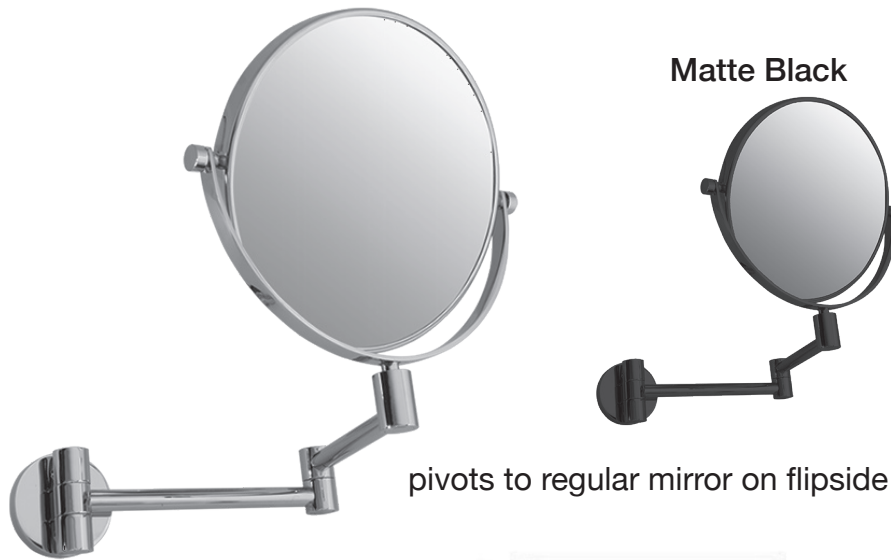

2016 C | 2016 MB
 Non-lit Swing Mirror
 7x Magnification

LALOO ACCESSORIES
 SERVICE@LALOO.CA
 866-305-2566

Matte Black

pivots to regular mirror on flipside

Available Finishes

C chrome

MB matte black

Complementary Accessories

floor stand towel bar
 9003

bowl brush and holder
 9301

Use metric dimensions for greatest accuracy. Specifications are subject to change without notice.

A
 CELEBRATION
 of ART &
 FUNCTION