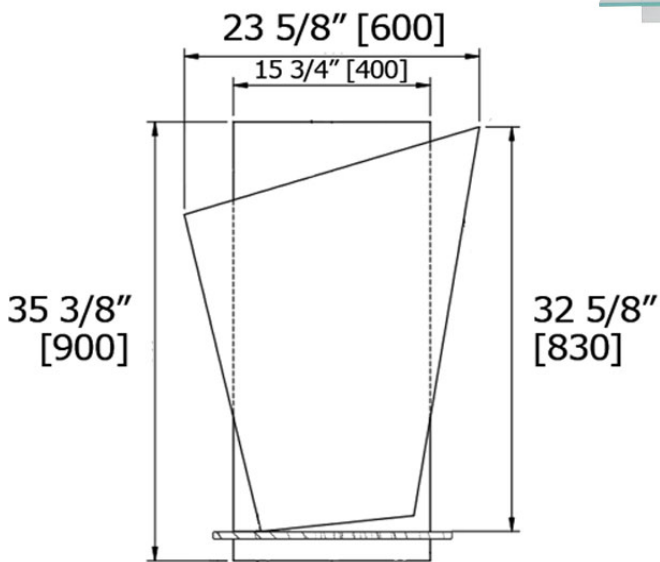

Decorative Mirrors

Angled Mirror on Clear Rectangle Glass
M00198

LALOO ACCESSORIES
SERVICE@LALOO.CA
866-305-2566

Mirror can only be installed vertically.

Complementary Accessories

Slotted Shower Shelf

- S1087
- comes with dispensers or tumblers

Steele II Collection

- S1100 series
- hooks, towel bars or ring and paper holder (comes in multiple finishes)

Mirror Features

Pilkington Glass with silver plating of $\geq 700\text{mg/m}^2$ ensures $\geq 85\%$ reflectivity

Decorative mirrors come with mounting hardware and 'L' shaped screw

Foam spacers ensure that mirror is plumb.

Use metric dimensions for greatest accuracy. Specifications are subject to change without notice.