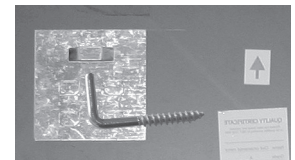

Eaton Collection

- E1200 series
- hook, towel bars or ring and paper holder (Multiple finishes)

Mirror Features

Pilkington Glass with silver plating of $\geq 700\text{mg/m}^2$ ensures $\geq 85\%$ reflectivity

Decorative mirrors come with mounting hardware and 'L' shaped screw

Foam spacers ensure that mirror is plumb.

Use metric dimensions for greatest accuracy. Specifications are subject to change without notice.