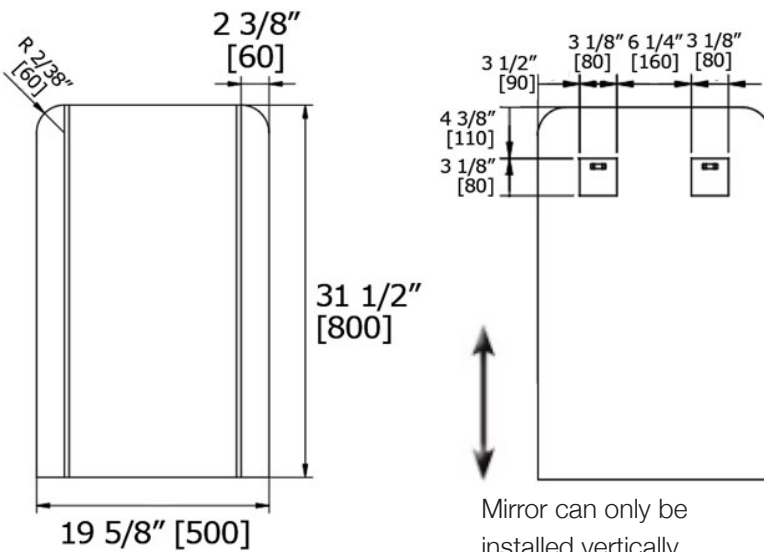

Decorative Mirrors

Parallel Frosted Side Trim
M00561

LALOO ACCESSORIES
SERVICE@laloo.ca
866-305-2566

Mirror can only be installed vertically.

Complementary Accessories

Heated Antifog Mat

- AF400300 $15\frac{3}{4}'' \times 11\frac{7}{8}''$

Decorative mirrors come with mounting hardware and 'L' shaped screw

Foam spacers ensure that mirror is plumb.

Use metric dimensions for greatest accuracy. Specifications are subject to change without notice.