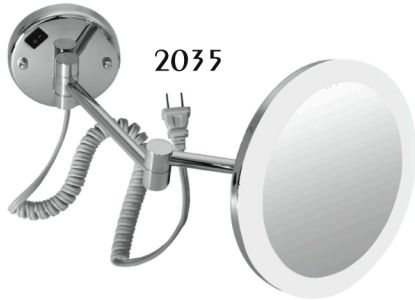

LALOO

MAGNIFICATION MIRRORS

Electrical Specification

- Input voltage 110V
- Input current 0.102A
- Watts 4.2 (2020 - 4.8)
- Output voltage 14.1V
- Output current 330mA

LALOO ACCESSORIES

T. 866-305-2566

F. 877-768-8900