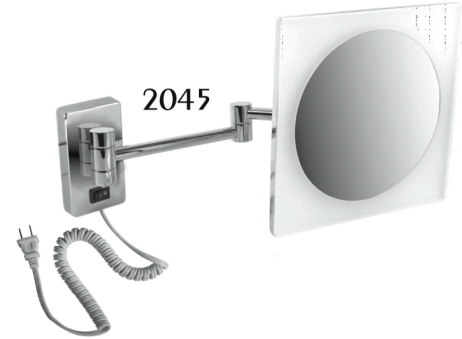

LALOO

MAGNIFICATION MIRRORS

Electrical Specification

- Input voltage 110V
- Input current 0.102A
- Watts 4.2 (2020 - 4.8)
- Output voltage 14.1V
- Output current 330mA

LALOO ACCESSORIES

T. 866-305-2566

F. 877-768-8900