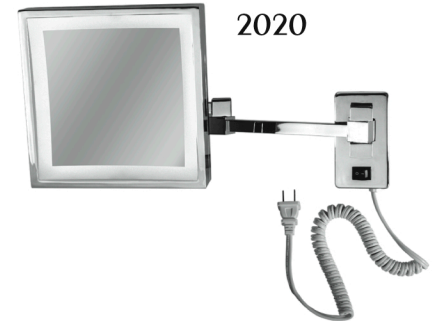

LALOO

MAGNIFICATION MIRRORS

Electrical Specification

- Input voltage 110V
- Input current 0.102A
- Watts 4.2 (2020 - 4.8)
- Output voltage 14.1V
- Output current 330mA

LALOO ACCESSORIES

T. 866-305-2566

F. 877-768-8900