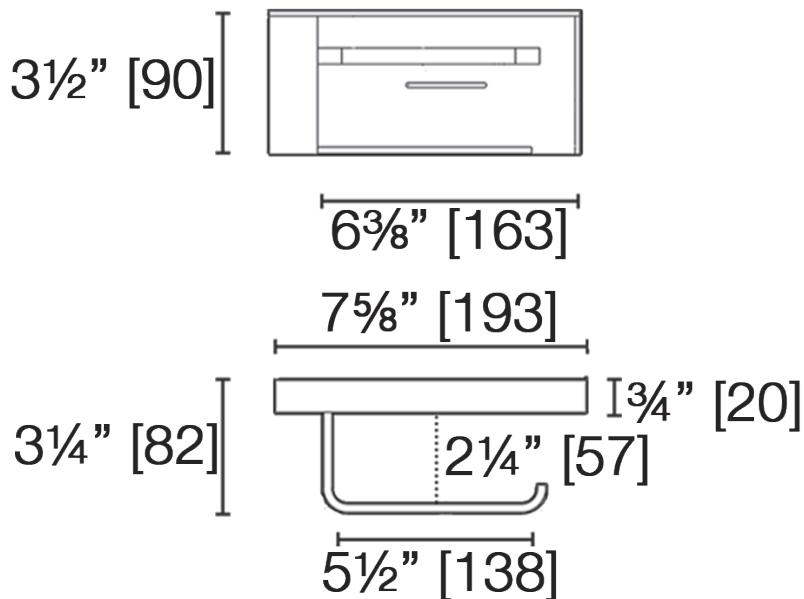

boutique

Paper Holder with Shelf

9200 ____ (specify finish)

LALOO ACCESSORIES
SERVICE@LALOO.CA
866-305-2566

Available Finishes

C chrome

PN polished nickel

BN brushed nickel

BG brushed gold

Complementary Accessories

Floor Stand Towel Bar
9000

Matte Black with LED Sconce
M00532LD

Use metric dimensions for greatest accuracy. Specifications are subject to change without notice.

A
CELEBRATION
of ART &
FUNCTION