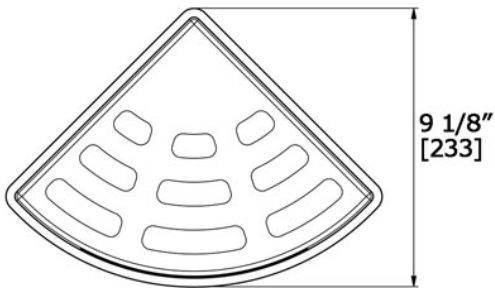

## Corner Shower Caddy CB3431

LALOO ACCESSORIES  
SERVICE@LALOO.CA  
866-305-2566

Removeable inner basket