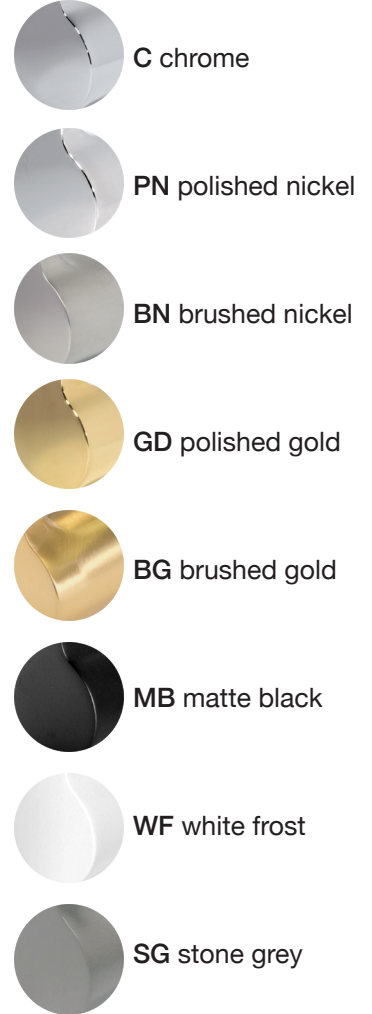

Jazz

Tumbler & Holder

J1884 ____ (specify finish)

LALOO ACCESSORIES

SERVICE@LALOO.CA

866-305-2566

Available Finishes

Complementary Accessories

- robe hook
- single towel bar
- extended double towel bar
- hand towel bar (right hand opening) (left hand opening)
- paper holder (right hand opening) (left hand opening)
- tumbler and holder
- Porcelain soap dish and holder
- single glass shelf