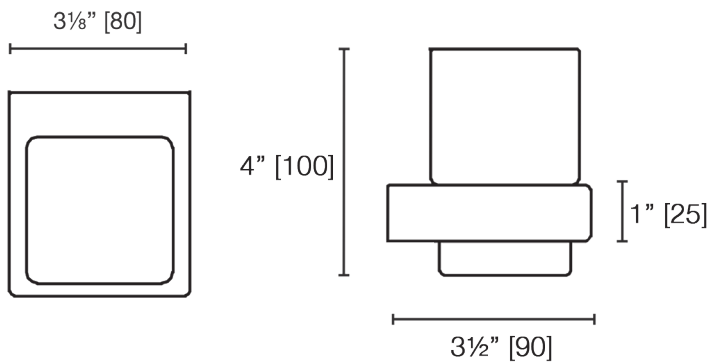

Jazz

Tumbler & Holder

J1884 ____ (specify finish)

LALOO ACCESSORIES

SERVICE@LALOO.CA

866-305-2566