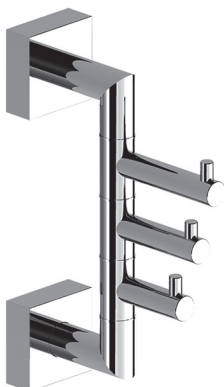

boutique

Wire Double with 4 Hooks 9111 C

LALOO ACCESSORIES
SERVICE@LALOO.CA
866-305-2566

Available Finishes

C chrome

Basket hangs on enclosure glass.
Can be installed on 6mm, 8mm & 10mm panels.

Complementary Accessories

3 Hook - Stacked Hinged Pivot
8654 C

3M Razor Hook
RZHook

*Use metric dimensions for greatest accuracy.
Specifications are subject to change without notice.*

A
CELEBRATION
of ART &
FUNCTION