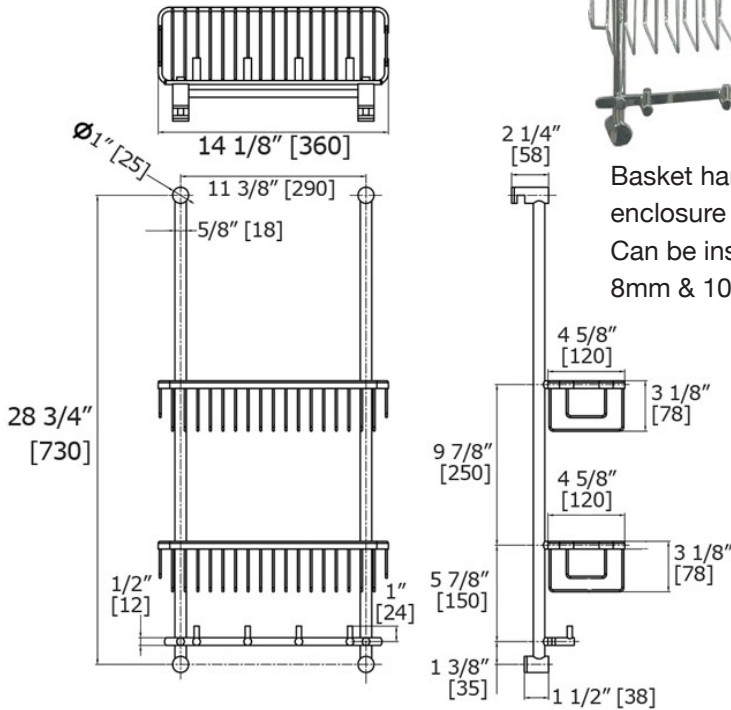

boutique

Wire Double with 4 Hooks 9111 C

LALOO ACCESSORIES
SERVICE@LALOO.CA
866-305-2566

Available Finishes

C chrome

Basket hangs on enclosure glass.
Can be installed on 6mm, 8mm & 10mm panels.

Complementary Accessories

3 Hook - Stacked Hinged Pivot
8654 C

3M Razor Hook
RZHook

*Use metric dimensions for greatest accuracy.
Specifications are subject to change without notice.*

A
CELEBRATION
of ART &
FUNCTION