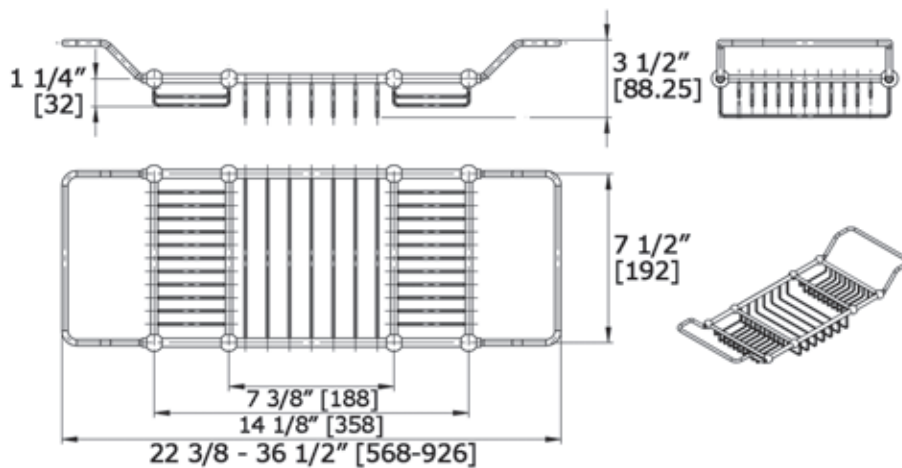

BOUTIQUE

Wire Tub Caddy

9124

Available Finishes:

CHROME

LALOO ACCESSORIES

lalo.ca

866.305.2566