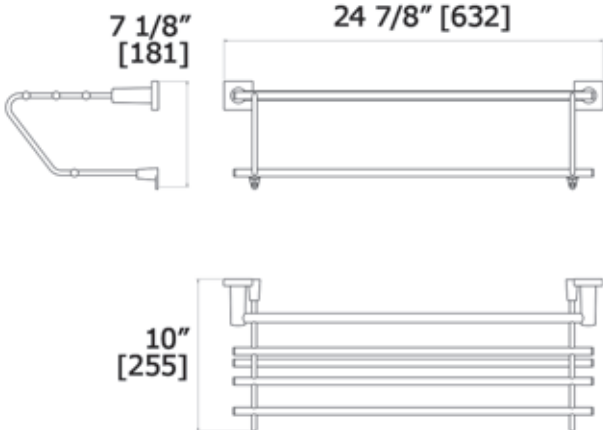

HERO

TOWEL SHELF WITH SINGLE BAR

H2662

Available FINISHES:

CHROME, MATTE BLACK

BRUSHED NICKEL, POLISHED NICKEL, POLISHED BLACK NICKEL

BRUSHED GOLD, POLISHED GOLD, ROSE GOLD

LALOO ACCESSORIES