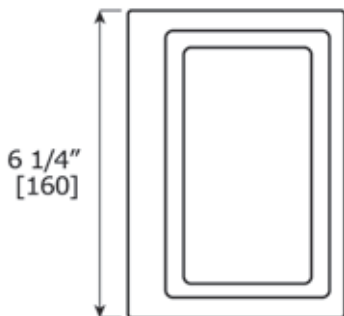

JAZZ

PORCELAIN SOAP DISH AND HOLDER

J1885

AVAILABLE FINISHES:

CHROME, MATTE BLACK

BRUSHED NICKEL, POLISHED NICKEL, POLISHED BLACK NICKEL

BRUSHED GOLD, POLISHED GOLD, ROSE GOLD

LALOO ACCESSORIES