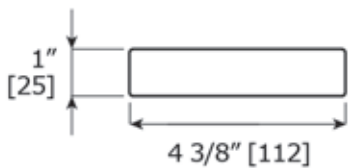

JAZZ

PORCELAIN SOAP DISH AND HOLDER

J1885

AVAILABLE FINISHES:

CHROME, MATTE BLACK

BRUSHED NICKEL, POLISHED NICKEL, POLISHED BLACK NICKEL

BRUSHED GOLD, POLISHED GOLD, ROSE GOLD

LALOO ACCESSORIES