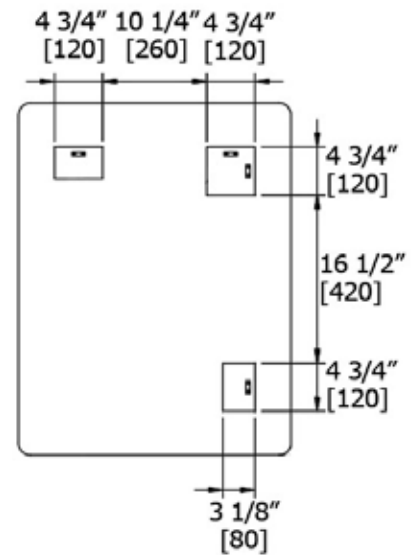

BEVEL EDGE MIRRORS

ROUNDED RECTANGLE WITH RAISED BEVELLED FRAME

M00169

LALOO ACCESSORIES

lalo.ca

866.305.2566

SERVICE@lalo.ca