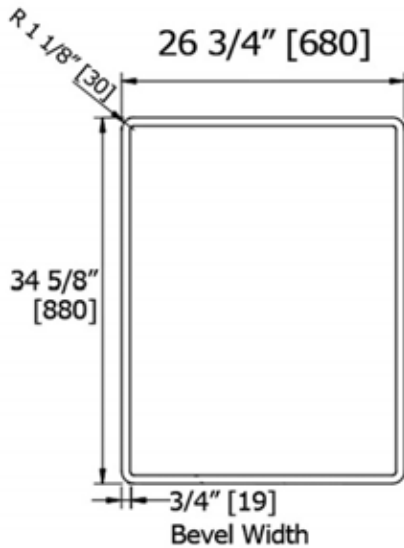

BEVEL EDGE MIRRORS

ROUNDED RECTANGLE WITH RAISED BEVELLED FRAME

M00169

LALOO ACCESSORIES

lalo.ca

866.305.2566

SERVICE@lalo.ca