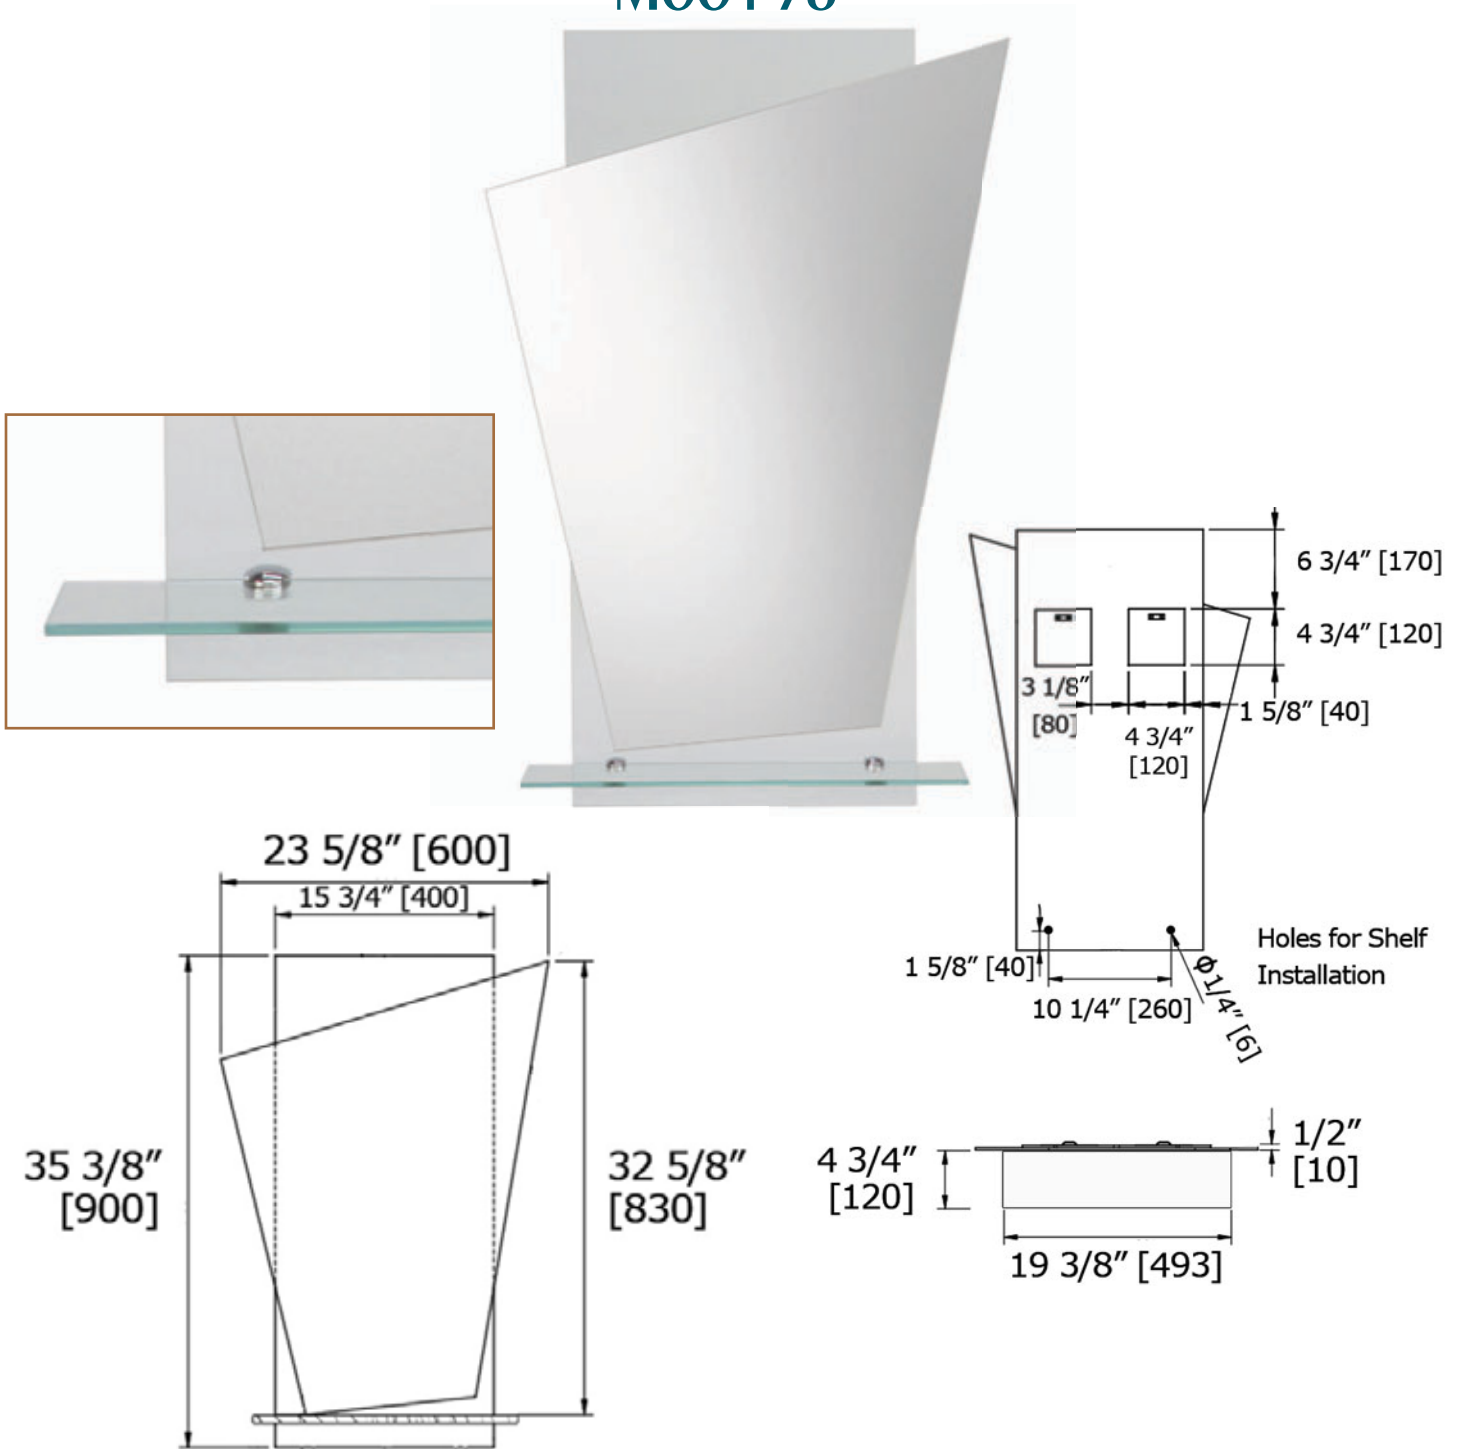

MIRRORS WITH SHELVING

ANGLED MIRROR ON CLEAR RECTANGULAR GLASS

M00198

LALOO ACCESSORIES
 laloo.ca
 866.305.2566
 SERVICE@laloo.ca