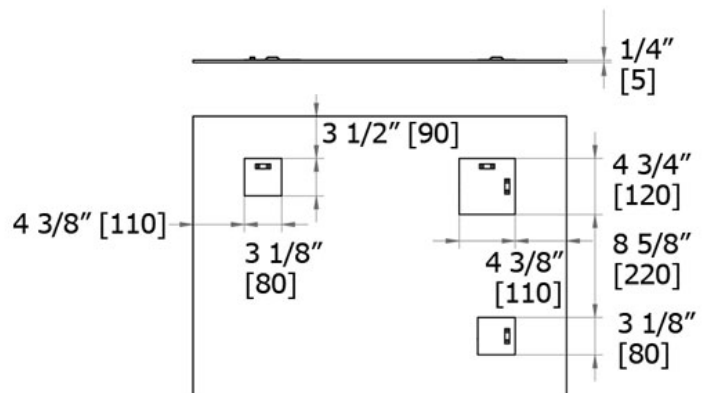

BEVEL EDGE MIRRORS

Off ANGLE BEVELLED FRAME

M01206

LALOO ACCESSORIES

lalo.ca

866.305.2566

SERVICE@lalo.ca