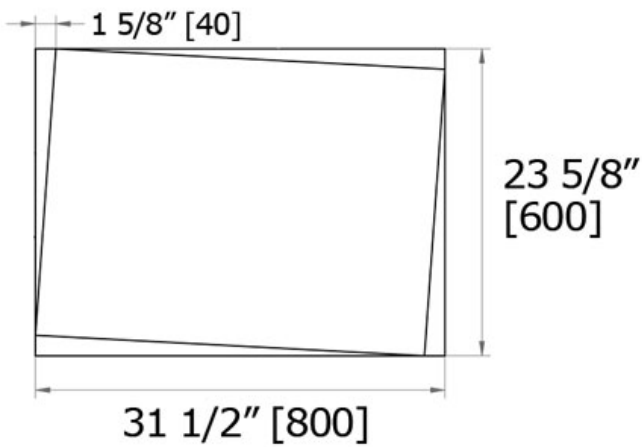

BEVEL EDGE MIRRORS

Off ANGLE BEVELLED FRAME

M01206

LALOO ACCESSORIES

lalo.ca

866.305.2566

SERVICE@lalo.ca