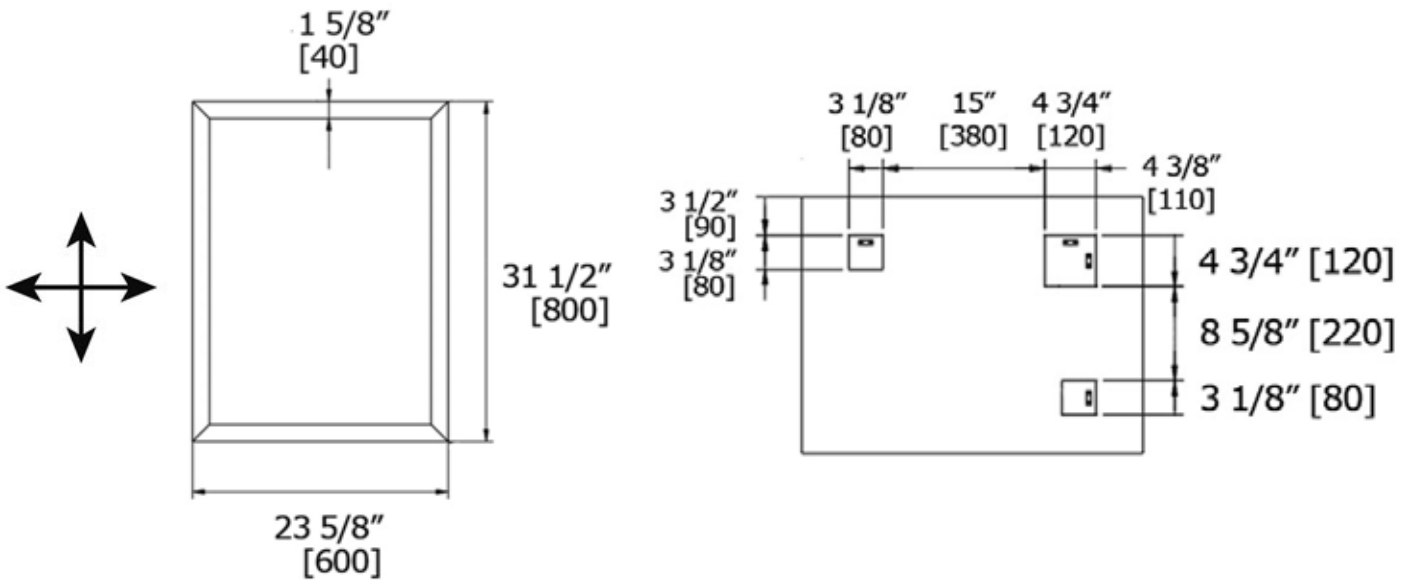

BEVEL Edge MIRRORS

1 5/8" BEVELLED FRAME

M30009

LALOO ACCESSORIES

lalo.ca

866.305.2566

SERVICE@lalo.ca