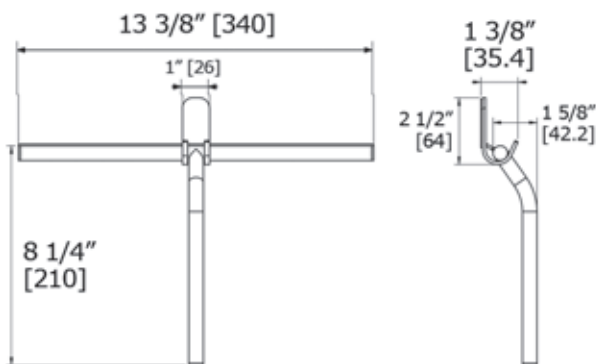

BOUTIQUE

GLASS SQUEEGEE - 13³/₈"

S0200

AVAILABLE FINISHES:

CHROME, MATTE BLACK

BRUSHED NICKEL, POLISHED NICKEL, POLISHED BLACK NICKEL

BRUSHED GOLD, POLISHED GOLD, ROSE GOLD

LALOO ACCESSORIES