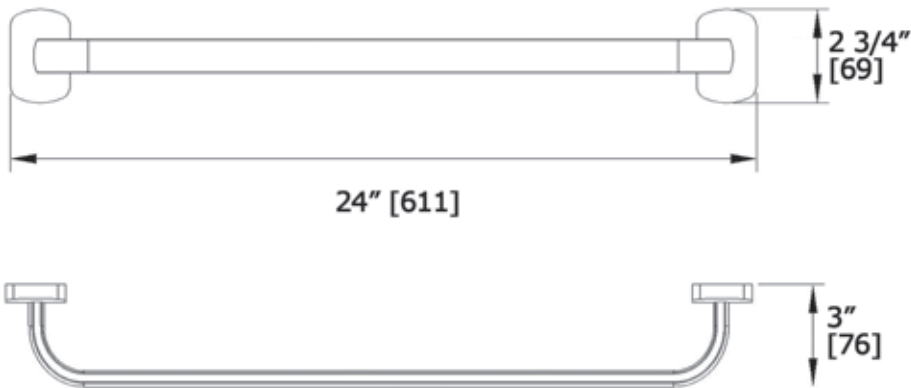

WYNN

EXTENDED DOUBLE TOWEL BAR

W6530D

Available Finishes:

CHROME, MATTE BLACK

BRUSHED NICKEL, POLISHED NICKEL, POLISHED BLACK NICKEL

BRUSHED GOLD, POLISHED GOLD, ROSE GOLD

LALOO ACCESSORIES