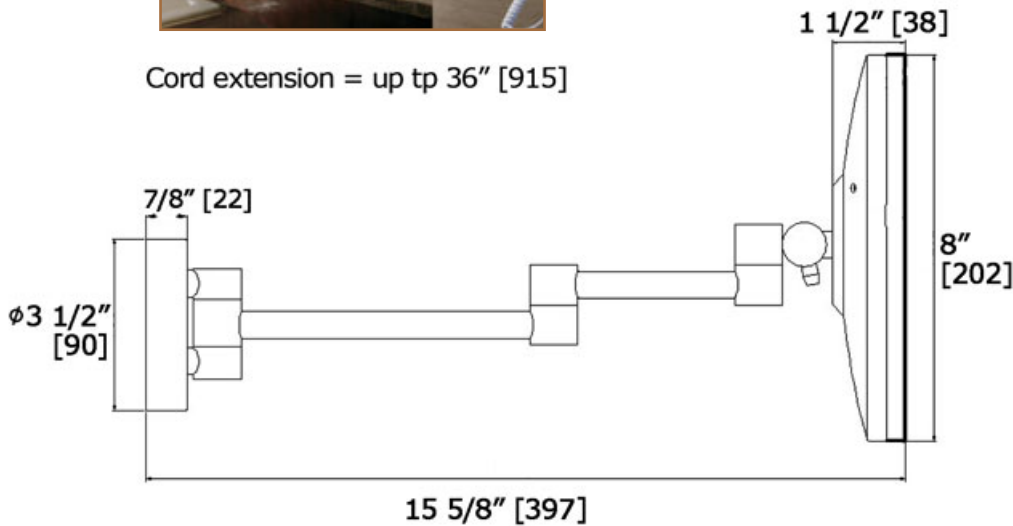

Lit MAGNIFICATION MIRRORS

LED Plug-in
2035 LED

Cord extension = up to 36" [915]

Electrical Specification

- Input voltage 110V
- Input current 0.102A
- Watts 6W
- Output voltage 14.1V
- Output current 330mA