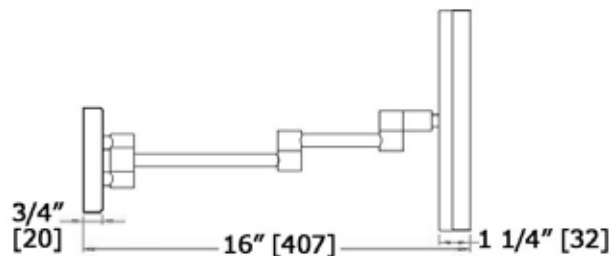

Lit MAGNIFICATION MIRRORS

LED Plug-in

2020 LED

Electrical Specification

- Input voltage 110V
- Input current 0.102A
- Watts 6W
- Output voltage 14.1V
- Output current 330mA

Cord extension
= up to 36" [915]

Dimensions of mirror collapsed
(folded against the wall)
Width 8 3/4" [222]
Height 8 3/8" [213]
Depth 4 1/8" [106]

Junction Box
not included.

LALOO ACCESSORIES
lalo.ca
866.305.2566
SERVICE@lalo.ca