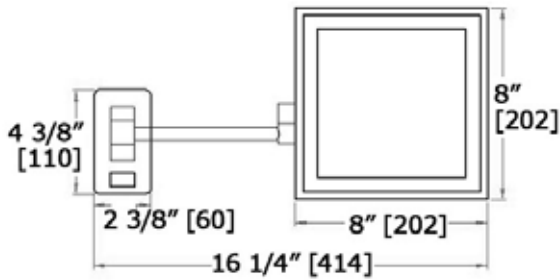

Lit MAGNIFICATION MIRRORS

LED Plug-in

2020 LED

Electrical Specification

- Input voltage 110V
- Input current 0.102A
- Watts 6W
- Output voltage 14.1V
- Output current 330mA

Cord extension
= up to 36" [915]

Dimensions of mirror collapsed
(folded against the wall)
Width 8 3/4" [222]
Height 8 3/8" [213]
Depth 4 1/8" [106]

Junction Box
not included.

LALOO ACCESSORIES
lalo.ca
866.305.2566
SERVICE@lalo.ca