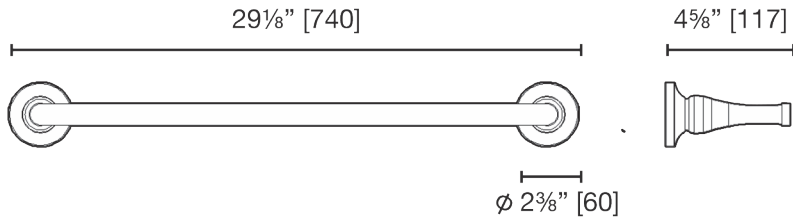

C7330D

Extended Double Towel Bar

LALOO ACCESSORIES
SERVICE@LALOO.CA
866-305-2566

Inside paper width
4 $\frac{3}{4}$ " [121]

Materials:
brass & zinc

Complementary Accessories

- robe hook
- single towel bar
- hand towel bar
- paper holder
- single glass shelf

Available Finishes

C chrome

*Use metric dimensions for
greatest accuracy.
Specifications are subject to
change without notice.*

A
CELEBRATION
of ART &
FUNCTION