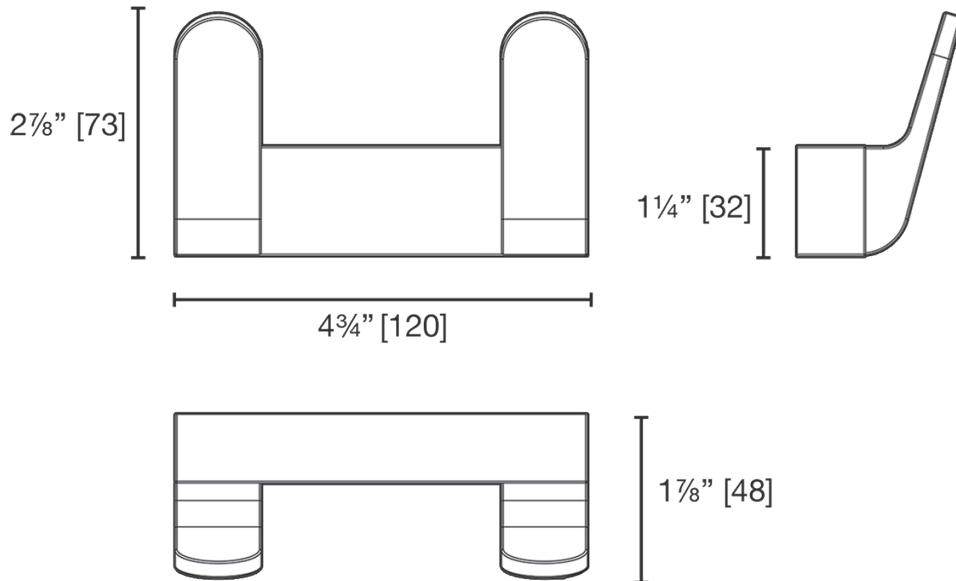

Hooks

Double Hook Strip

7116-2___ [specify finish]

LALOO ACCESSORIES

SERVICE@LALOO.CA

866-305-2566