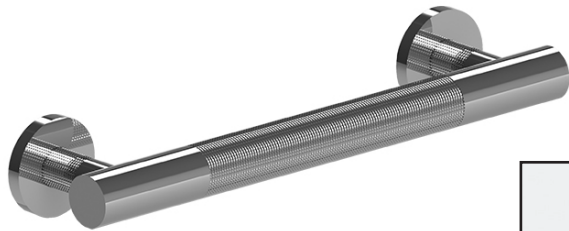

# Draft

ADA Grab Bar - Small

D7112ADA \_\_\_\_ (specify finish)

LALOO ACCESSORIES

SERVICE@LALOO.CA

866-305-2566

Matte Black with  
Chrome Accents

## Complementary Accessories

- robe hook
- single towel bar (medium)
- single towel bar
- extended double towel bar
- hand towel bar (right hand opening)
- hand towel bar (left hand opening)
- paper holder (right hand opening)
- paper holder (left hand opening)
- pivot paper holder
- triple hook