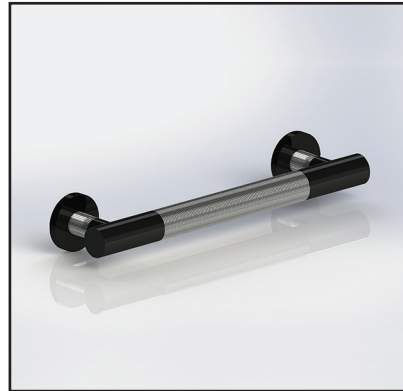

# Draft

ADA Grab Bar - Small

D7112ADA \_\_\_\_ (specify finish)

LALOO ACCESSORIES

SERVICE@LALOO.CA

866-305-2566

Matte Black with  
Chrome Accents

## Complementary Accessories

- robe hook
- single towel bar (medium)
- single towel bar
- extended double towel bar
- hand towel bar (right hand opening)
- hand towel bar (left hand opening)
- paper holder (right hand opening)
- paper holder (left hand opening)
- pivot paper holder
- triple hook