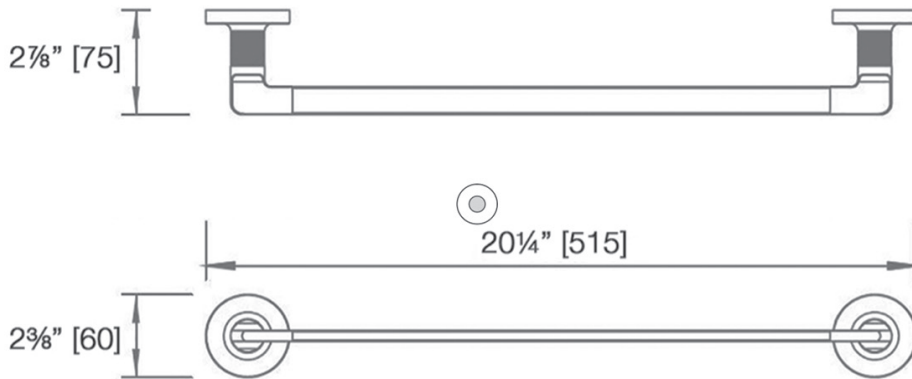

Draft

Single Towel Bar - Medium

D7118 ____ (specify finish)

LALOO ACCESSORIES

SERVICE@LALOO.CA

866-305-2566

towel hanging space = 16 7/8"

Available Finishes

- **C** chrome
- **PN** polished nickel
- **BN** brushed nickel
- **GD** polished gold
- **BG** brushed gold
- **MB** matte black
- **MC** matte black & chrome
- **MG** matte black & brushed gold
- **CW** chrome & white frost
- **CG** chrome & stone grey
- **CM** chrome & matte black

Complementary Accessories

- robe hook
- single towel bar (medium)
- single towel bar
- extended double towel bar
- hand towel bar (right hand opening) (left hand opening)
- paper holder (right hand opening) (left hand opening)
- pivot paper holder
- triple hook

Use metric dimensions for greatest accuracy. Specifications are subject to change without notice.

A
CELEBRATION
of ART &
FUNCTION