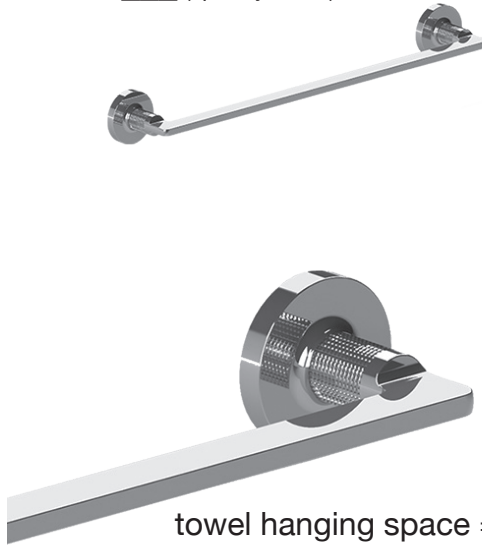

## Single Towel Bar - Medium

D7118 \_\_\_\_ (specify finish)

LALOO ACCESSORIES

SERVICE@LALOO.CA

866-305-2566

towel hanging space = 16 7/8"

### Complementary Accessories

- robe hook
- single towel bar (medium)
- single towel bar
- extended double towel bar
- hand towel bar (right hand opening) (left hand opening)
- paper holder (right hand opening) (left hand opening)
- pivot paper holder
- triple hook