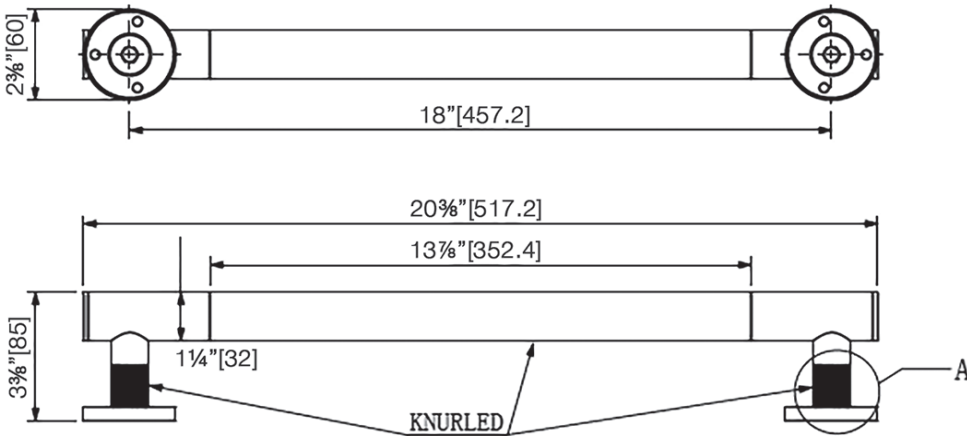

## Complementary Accessories

- robe hook
- single towel bar (medium)
- single towel bar
- extended double towel bar
- hand towel bar (right hand opening) (left hand opening)
- paper holder (right hand opening) (left hand opening)
- pivot paper holder
- triple hook

Use metric dimensions for greatest accuracy. Specifications are subject to change without notice.

A  
CELEBRATION  
of ART &  
FUNCTION