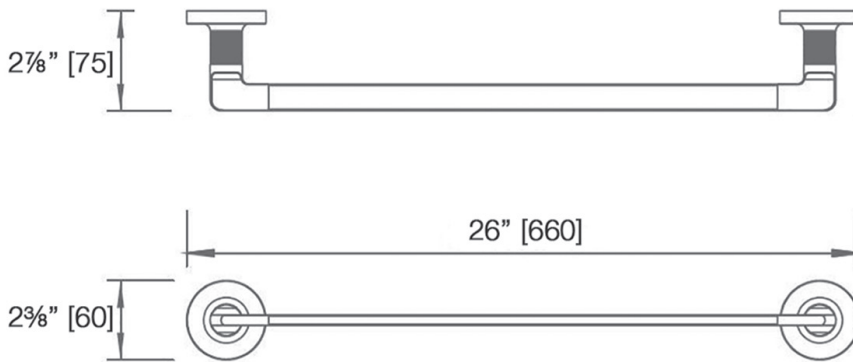

## Single Towel Bar

D7124 \_\_\_\_ (specify finish)

LALOO ACCESSORIES

SERVICE@LALOO.CA

866-305-2566

towel hanging space = 22 5/8"

### Complementary Accessories

- robe hook
- single towel bar (medium)
- single towel bar
- extended double towel bar
- hand towel bar (right hand opening) (left hand opening)
- paper holder (right hand opening) (left hand opening)
- pivot paper holder
- triple hook