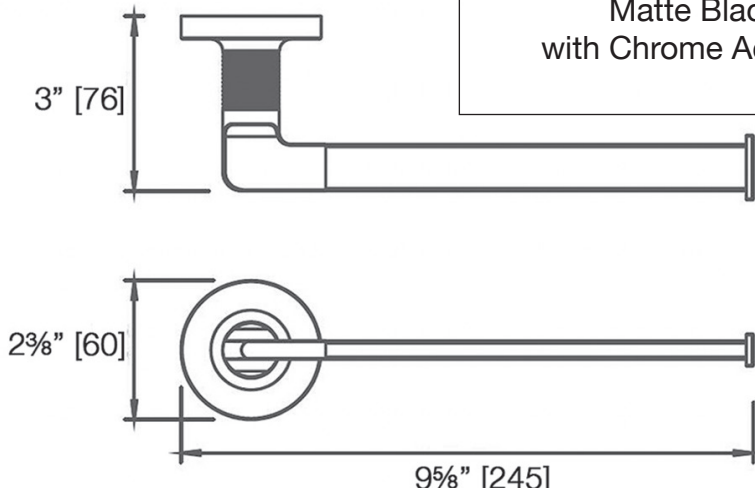

Draft

Hand Towel Bar

D7180RH (right hand) ____ (specify finish)

D7180LH (left hand) ____ (specify finish)

LALOO ACCESSORIES

SERVICE@LALOO.CA

866-305-2566

towel hanging space = 7 7/8"

Complementary Accessories

- robe hook
- single towel bar (medium)
- single towel bar
- extended double towel bar
- hand towel bar (right hand opening)
- hand towel bar (left hand opening)
- paper holder (right hand opening)
- paper holder (left hand opening)
- pivot paper holder
- triple hook

Use metric dimensions for greatest accuracy. Specifications are subject to change without notice.

A
CELEBRATION
of ART &
FUNCTION