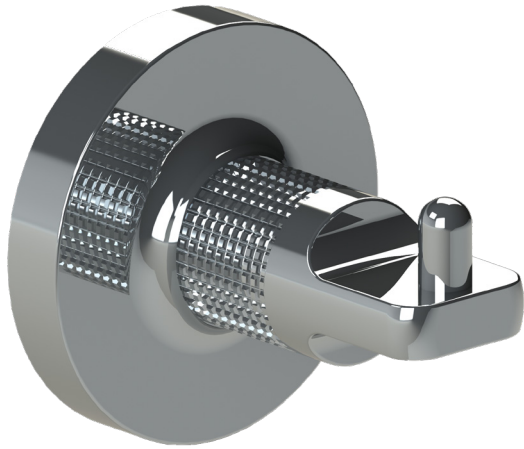

Draft

Single Hook

D7182 ____ (specify finish)

LALOO ACCESSORIES

SERVICE@LALOO.CA

866-305-2566

Complementary Accessories

- robe hook
- single towel bar (medium)
- single towel bar
- extended double towel bar
- hand towel bar (right hand opening) (left hand opening)
- paper holder (right hand opening) (left hand opening)
- pivot paper holder
- triple hook

Available Finishes

-  **C** chrome
-  **PN** polished nickel
-  **BN** brushed nickel
-  **GD** polished gold
-  **BG** brushed gold
-  **MB** matte black
-  **MC** matte black & chrome
-  **MG** matte black & brushed gold
-  **CW** chrome & white frost
-  **CG** chrome & stone grey
-  **CM** chrome & matte black

Use metric dimensions for greatest accuracy. Specifications are subject to change without notice.

A
CELEBRATION
of ART &
FUNCTION