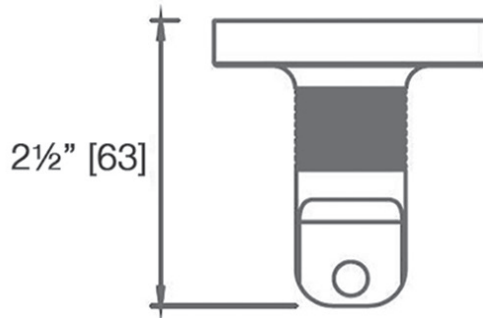

Draft

Single Hook

D7182 ____ (specify finish)

LALOO ACCESSORIES

SERVICE@LALOO.CA

866-305-2566

Complementary Accessories

- robe hook
- single towel bar (medium)
- single towel bar
- extended double towel bar
- hand towel bar (right hand opening) (left hand opening)
- paper holder (right hand opening) (left hand opening)
- pivot paper holder
- triple hook

Use metric dimensions for greatest accuracy. Specifications are subject to change without notice.

A
CELEBRATION
of ART &
FUNCTION