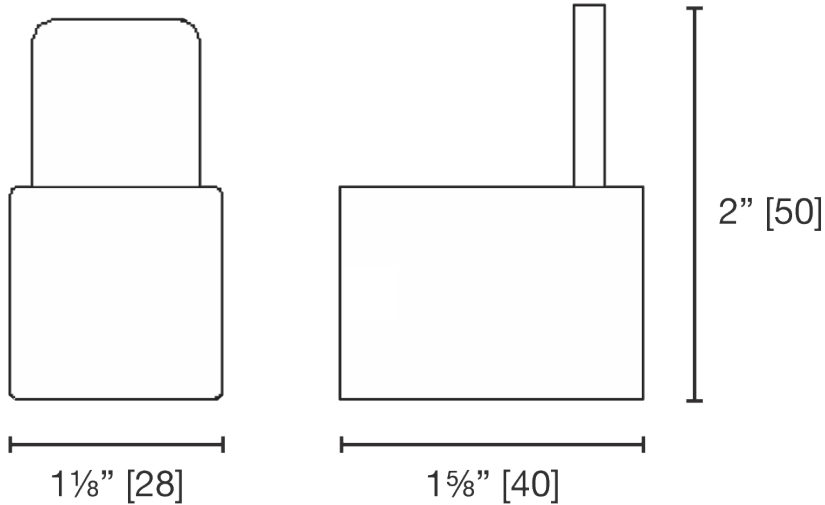

Hooks

Karre II Single Hook

K9382 ____ [specify finish]

LALOO ACCESSORIES

SERVICE@LALOO.CA

866-305-2566