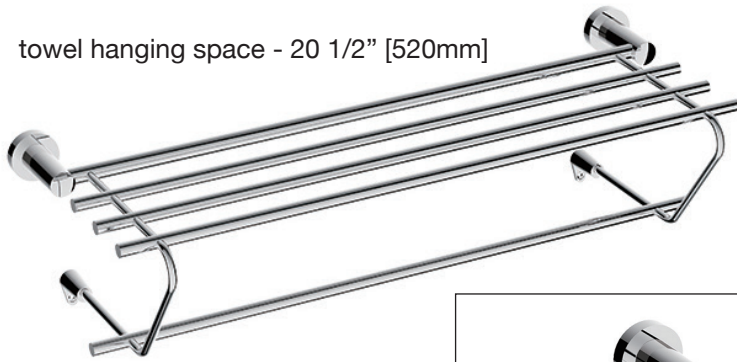

Tyme

**Towel Shelf
T2662 C**

LALOO ACCESSORIES
SERVICE@LALOO.CA
866-305-2566

towel hanging space - 20 1/2" [520mm]

Available Finishes

C chrome

Complementary Accessories

- robe hook
- single towel bar (small)
- single towel bar (medium)
- single towel bar
- extended double towel bar
- hand towel ring
- paper holder

- double paper holder (3025C)

*Use metric dimensions for
greatest accuracy.
Specifications are subject to
change without notice.*

A
CELEBRATION
of ART &
FUNCTION