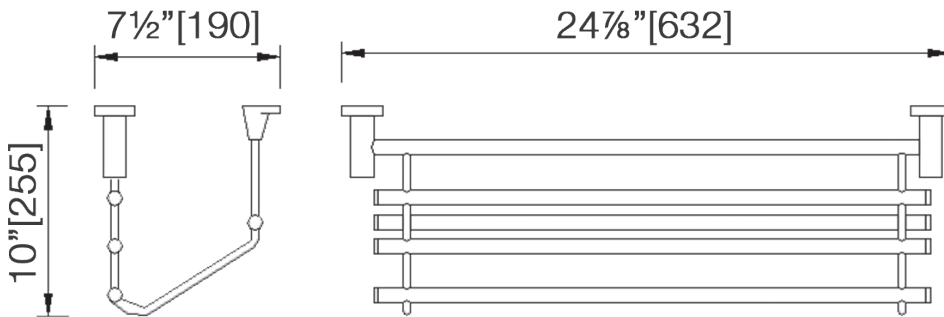

Tyme

**Towel Shelf
T2662 C**

LALOO ACCESSORIES
SERVICE@LALOO.CA
866-305-2566

towel hanging space - 20 1/2" [520mm]

Available Finishes

C chrome

Complementary Accessories

- robe hook
- single towel bar (small)
- single towel bar (medium)
- single towel bar
- extended double towel bar
- hand towel ring
- paper holder

- double paper holder (3025C)

*Use metric dimensions for
greatest accuracy.
Specifications are subject to
change without notice.*

A
CELEBRATION
of ART &
FUNCTION