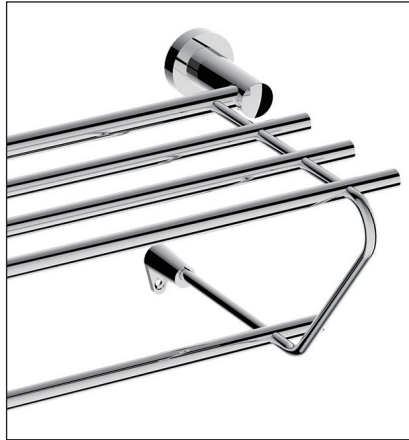

Tyme

**Towel Shelf
T2662 C**

LALOO ACCESSORIES
SERVICE@LALOO.CA
866-305-2566

towel hanging space - 20 1/2" [520mm]

Available Finishes

C chrome

Complementary Accessories

- robe hook
- single towel bar (small)
- single towel bar (medium)
- single towel bar
- extended double towel bar
- hand towel ring
- paper holder

- double paper holder (3025C)

*Use metric dimensions for
greatest accuracy.
Specifications are subject to
change without notice.*

A
CELEBRATION
of ART &
FUNCTION