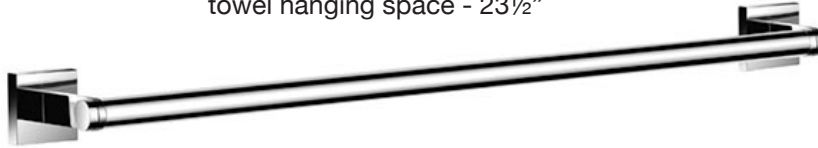

Yukon

Single Towel Bar

Y5424 ____ (specify finish)

LALOO ACCESSORIES

SERVICE@LALOO.CA

866-305-2566

towel hanging space - 23½"

Available Finishes

C chrome

MB matte black

Complementary Accessories

- robe hook
- single towel bar
- extended double towel bar
- hand towel ring
- paper holder

- Hero pivot paper holder [H2686P]

Use metric dimensions for greatest accuracy. Specifications are subject to change without notice.