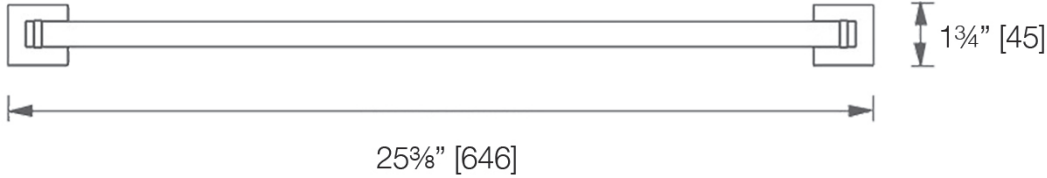

Yukon

Single Towel Bar

Y5424 ____ (specify finish)

LALOO ACCESSORIES

SERVICE@LALOO.CA

866-305-2566

towel hanging space - 23½"

Available Finishes

C chrome

MB matte black

Complementary Accessories

- robe hook
- single towel bar
- extended double towel bar
- hand towel ring
- paper holder

- Hero pivot paper holder [H2686P]

Use metric dimensions for greatest accuracy. Specifications are subject to change without notice.