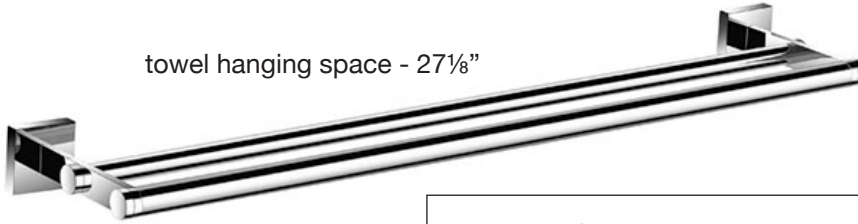

Yukon

Extended Double Towel Bar

Y5430D ____ (specify finish)

LALOO ACCESSORIES

SERVICE@LALOO.CA

866-305-2566

towel hanging space - 27 1/8"

Available Finishes

C chrome

MB matte black

Complementary Accessories

- robe hook
- single towel bar
- extended double towel bar
- hand towel ring
- paper holder

- Hero pivot paper holder [H2686P]

Use metric dimensions for greatest accuracy. Specifications are subject to change without notice.