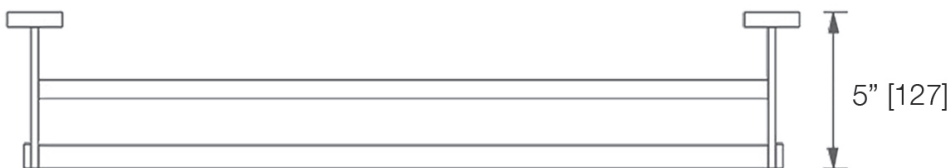

Yukon

Extended Double Towel Bar

Y5430D ____ (specify finish)

LALOO ACCESSORIES

SERVICE@LALOO.CA

866-305-2566

towel hanging space - 27 1/8"

Available Finishes

C chrome

MB matte black

Complementary Accessories

- robe hook
- single towel bar
- extended double towel bar
- hand towel ring
- paper holder

- Hero pivot paper holder [H2686P]

Use metric dimensions for greatest accuracy. Specifications are subject to change without notice.

A
CELEBRATION
of ART &
FUNCTION