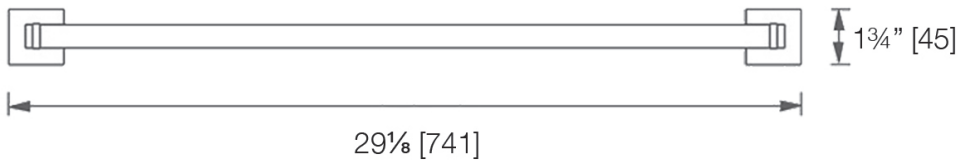

Yukon

Extended Double Towel Bar

Y5430D ____ (specify finish)

LALOO ACCESSORIES

SERVICE@LALOO.CA

866-305-2566

towel hanging space - 27 1/8"

Available Finishes

C chrome

MB matte black

Complementary Accessories

- robe hook
- single towel bar
- extended double towel bar
- hand towel ring
- paper holder

- Hero pivot paper holder [H2686P]

Use metric dimensions for greatest accuracy. Specifications are subject to change without notice.

A
CELEBRATION
of ART &
FUNCTION