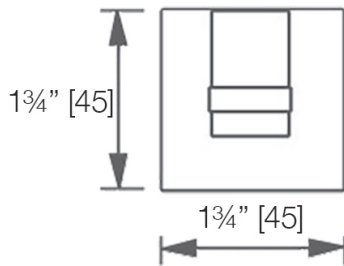

Yukon

Robe Hook

Y5482 ____ (specify finish)

LALOO ACCESSORIES

SERVICE@LALOO.CA

866-305-2566

Available Finishes

C chrome

MB matte black