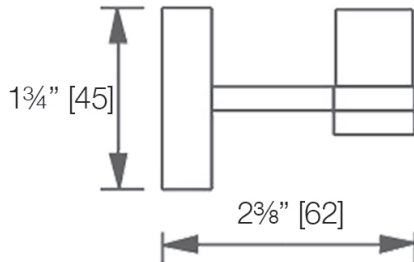

Yukon

Robe Hook

Y5482 ____ (specify finish)

LALOO ACCESSORIES

SERVICE@LALOO.CA

866-305-2566

Available Finishes

C chrome

MB matte black