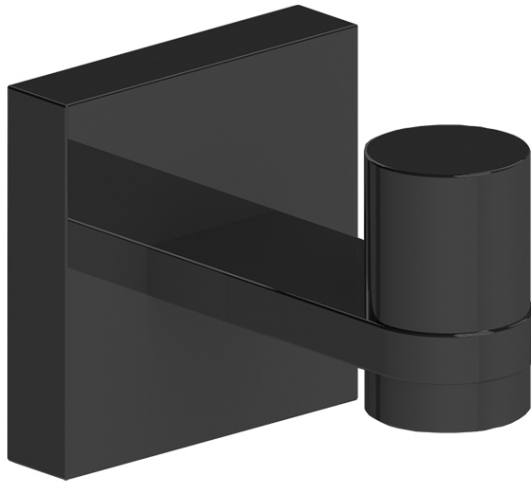

Yukon

Robe Hook

Y5482 ____ (specify finish)

LALOO ACCESSORIES

SERVICE@LALOO.CA

866-305-2566

Available Finishes

C chrome

MB matte black

Complementary Accessories

- robe hook
- single towel bar
- extended double towel bar
- hand towel ring
- paper holder

- Hero pivot paper holder [H2686P]

Use metric dimensions for greatest accuracy. Specifications are subject to change without notice.