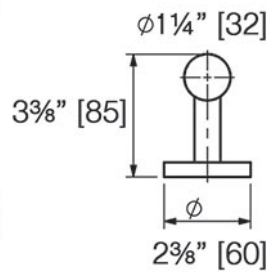

ADA Safety Grab Bars

Knurled Accent - 14³/₈"

7112ADA ____ (specify finish)

LALOO ACCESSORIES

SERVICE@LALOO.CA

866-305-2566

Complementary Accessories

Wire Basket
3381

Use metric dimensions for greatest accuracy. Specifications are subject to change without notice.

A
CELEBRATION
of ART &
FUNCTION