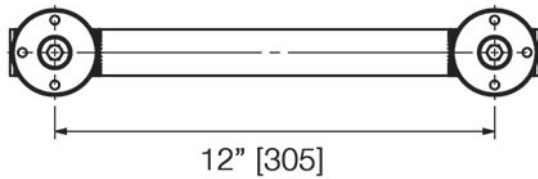

ADA Safety Grab Bars

Knurled Accent - 14³/₈"

7112ADA ____ (specify finish)

LALOO ACCESSORIES

SERVICE@LALOO.CA

866-305-2566

Complementary Accessories

Wire Basket
3381

Shower Squeegee
S0100 or S0200

Available Finishes

-  C chrome
-  PN polished nickel
-  BN brushed nickel
-  GD polished gold
-  BG brushed gold
-  MB matte black
-  MC matte black & chrome
-  MG matte Black & brushed gold
-  WF white frost
-  SG stone grey

Use metric dimensions for greatest accuracy. Specifications are subject to change without notice.

A
CELEBRATION
of ART &
FUNCTION