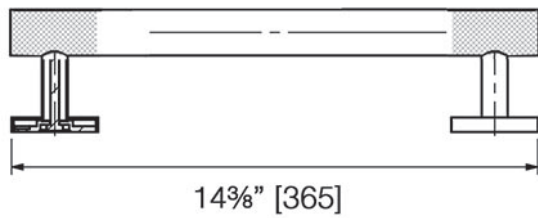

ADA Safety Grab Bars

Knurled Accent - 14³/₈"

7112ADA ____ (specify finish)

LALOO ACCESSORIES

SERVICE@LALOO.CA

866-305-2566

Complementary Accessories

Wire Basket
3381

Shower Squeegee
S0100 or S0200

Available Finishes

-  C chrome
-  PN polished nickel
-  BN brushed nickel
-  GD polished gold
-  BG brushed gold
-  MB matte black
-  MC matte black & chrome
-  MG matte Black & brushed gold
-  WF white frost
-  SG stone grey

Use metric dimensions for greatest accuracy. Specifications are subject to change without notice.

A
CELEBRATION
of ART &
FUNCTION