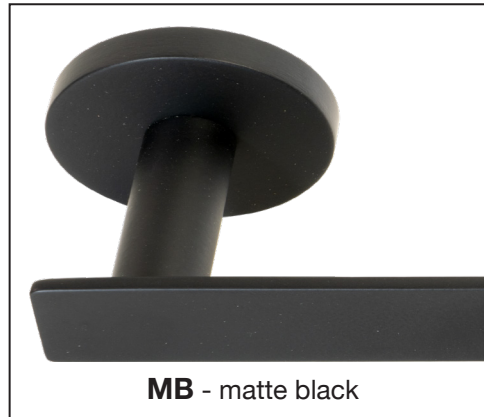

Ash

Hand Towel Bar

A6980 ____ (specify finish)

LALOO ACCESSORIES

SERVICE@LALOO.CA

866-305-2566

Available Finishes

C chrome

MB matte black

Complementary Accessories

- robe hook
- single towel bar
- hand towel bar
- paper holder

- essential accessory kit (5 piece)

Use metric dimensions for greatest accuracy. Specifications are subject to change without notice.