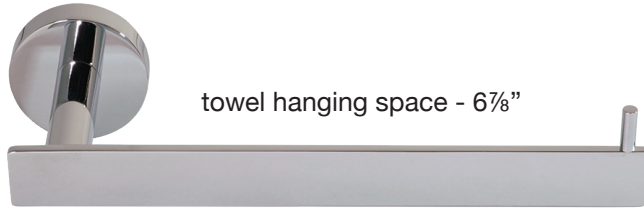

Ash

Hand Towel Bar

A6980 ____ (specify finish)

LALOO ACCESSORIES

SERVICE@LALOO.CA

866-305-2566

Available Finishes

C chrome

MB matte black

Complementary Accessories

- robe hook
- single towel bar
- hand towel bar
- paper holder

- essential accessory kit (5 piece)

Use metric dimensions for greatest accuracy. Specifications are subject to change without notice.