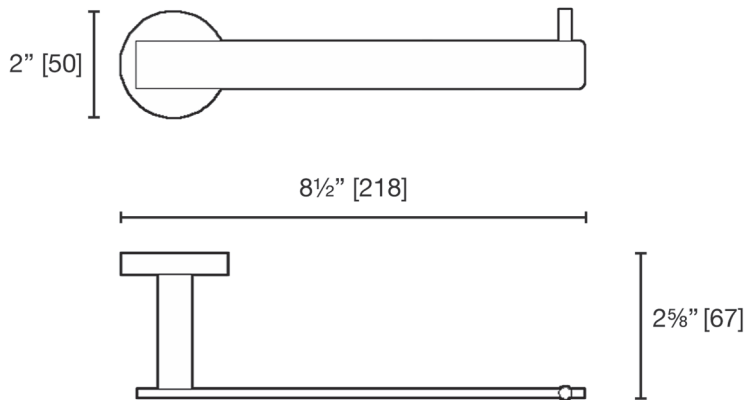

Ash

Hand Towel Bar

A6980 ____ (specify finish)

LALOO ACCESSORIES

SERVICE@LALOO.CA

866-305-2566

Available Finishes

C chrome