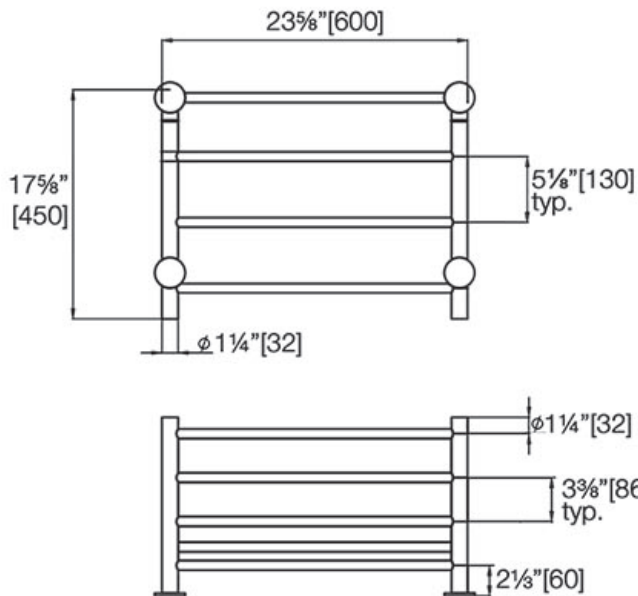

boutique

Triple Bar Towel Shelf 3300 PS

LALOO ACCESSORIES
SERVICE@LALOO.CA
866-305-2566

Materials:
304 stainless steel

Available Finishes

PS polished stainless

Towel hanging space
21 $\frac{1}{2}$ " [547mm]

Complementary Accessories

decorative grab bar
2602

LED mirror with antifog
M04828LAD

*Use metric dimensions for
greatest accuracy.
Specifications are subject to
change without notice.*

A
CELEBRATION
of ART &
FUNCTION