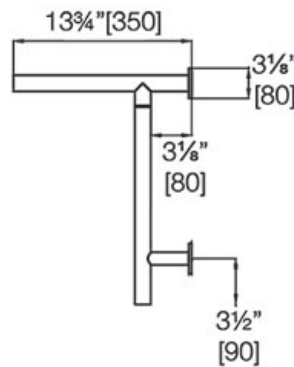

boutique

Triple Bar Towel Shelf 3300 PS

LALOO ACCESSORIES
SERVICE@LALOO.CA
866-305-2566

Materials:
304 stainless steel

Available Finishes

PS polished stainless

Towel hanging space
21 $\frac{1}{2}$ " [547mm]