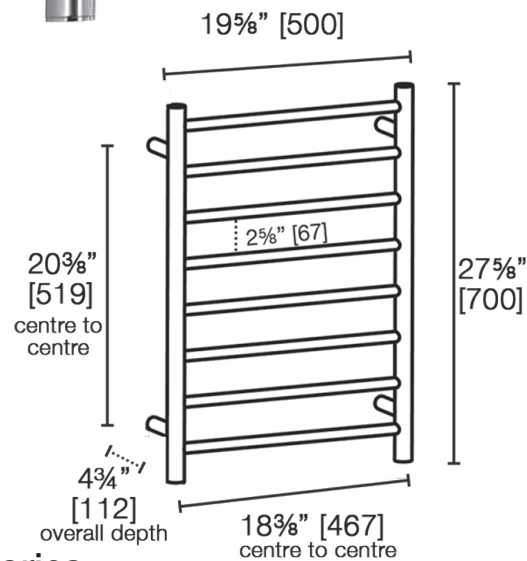

Complementary Accessories

ADA Safety Bar
D7136ADA

LED Mirror with antifog
M04828LAD