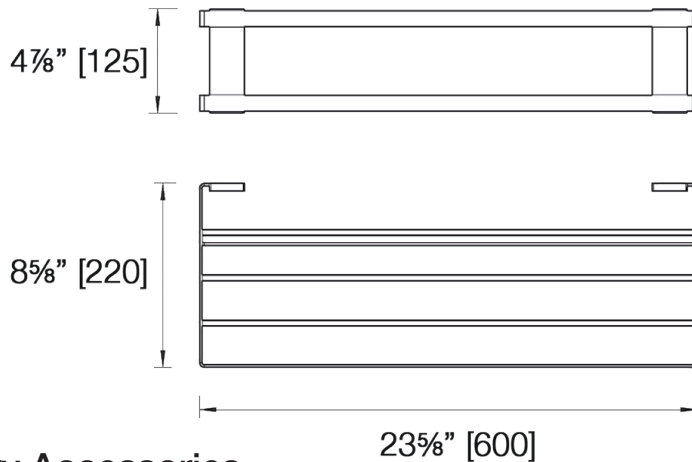

Boutique

Towel Shelf

6262 ____ (specify finish)

LALOO ACCESSORIES

SERVICE@LALOO.CA

866-305-2566

towel hanging space
23 $\frac{5}{8}$ " [592mm]

Complementary Accessories

Lincoln collection

- double robe hook
- single towel bar (medium)
- single towel bar
- extended double towel bar
- hand towel ring
- paper holder
- towel shelf

Available Finishes

C chrome

PN polished nickel