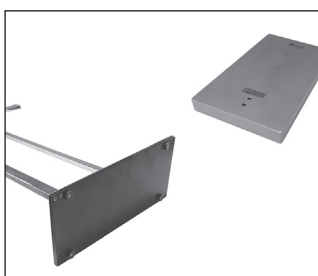

Use metric dimensions for greatest accuracy.  
Specifications are subject to change without notice.

A  
CELEBRATION  
of ART &  
FUNCTION

Weighted base for stability.  
10 lbs.

Towel hanging space:  
Top bar 14" [356mm]  
Bottom bar 11 1/8" [320mm]