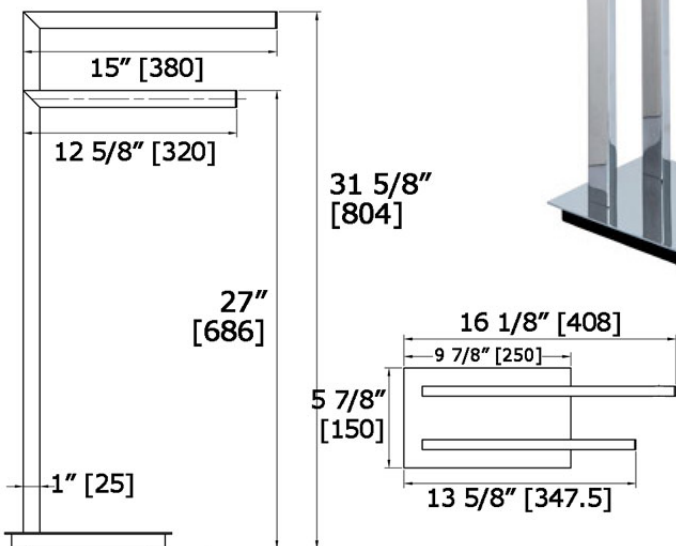

Use metric dimensions for greatest accuracy.  
Specifications are subject to change without notice.

A  
CELEBRATION  
of ART &  
FUNCTION

Weighted base for stability.  
10 lbs.

Towel hanging space:  
Top bar 14" [356mm]  
Bottom bar 11 1/8" [320mm]