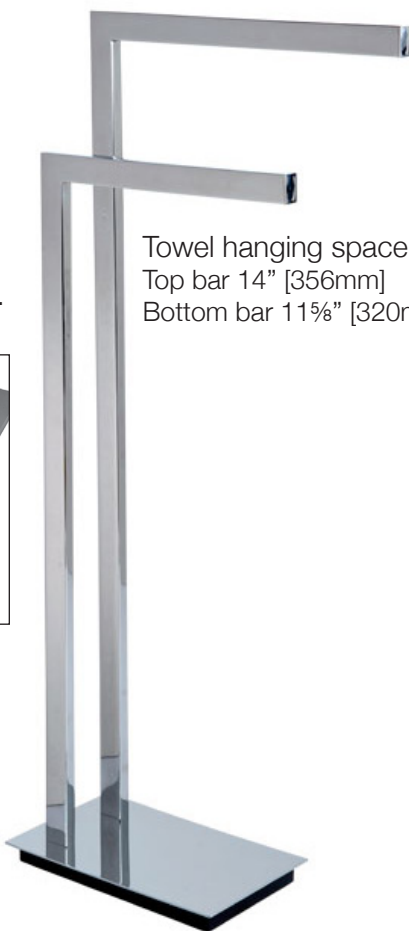

## Double Bar Floor Towel Stand - square 9000 \_\_\_\_ (specify finish)

Use metric dimensions for greatest accuracy.  
Specifications are subject to change without notice.

A  
CELEBRATION  
of ART &  
FUNCTION

Weighted base for stability.  
10 lbs.

Towel hanging space:  
Top bar 14" [356mm]  
Bottom bar 11 1/8" [320mm]

### Complementary Accessories

decorative grab bar  
2602

Mirror with LED side sconce  
M00532LD