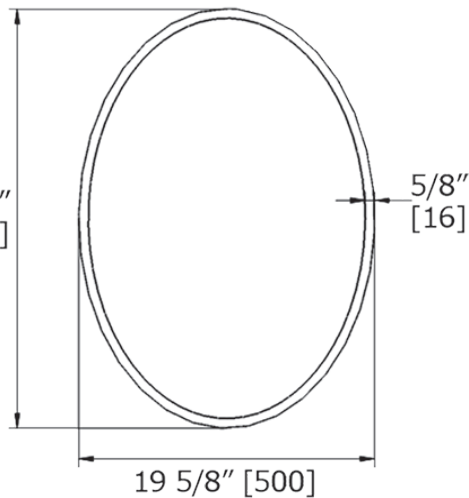

Decorative mirrors come with mounting hardware and 'L' shaped screw

Foam spacers ensure that mirror is plumb.

Use metric dimensions for greatest accuracy. Specifications are subject to change without notice.

A
CELEBRATION
of ART &
FUNCTION

Mirror can only be installed vertically.

27 1/2" [700]

Complementary Accessories

Radius Single Glass Shelf

- R3087

Farrow Collection

- F1400 series
- hooks, towel bars or ring and paper holder (comes in multiple finishes)