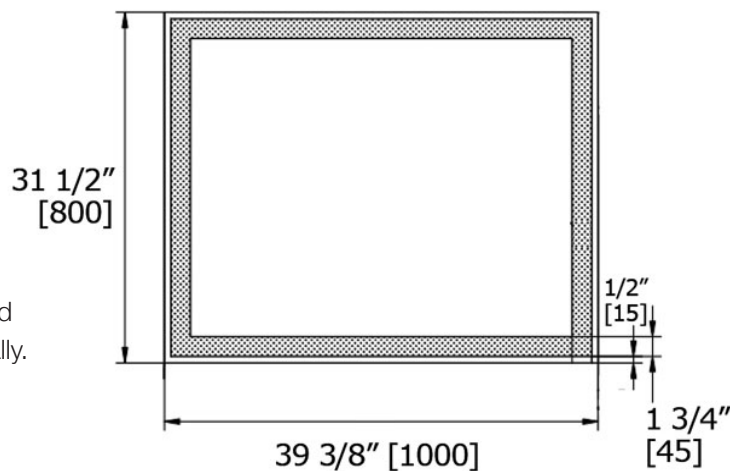

Pilkington Glass with silver plating of $\geq 700\text{mg/m}^2$ ensures $\geq 85\%$ reflectivity

Decorative mirrors come with mounting hardware and 'L' shaped screw

Foam spacers ensure that mirror is plumb.

Use metric dimensions for greatest accuracy. Specifications are subject to change without notice.

A
CELEBRATION
of ART &
FUNCTION

Mirror can be installed vertically or horizontally.