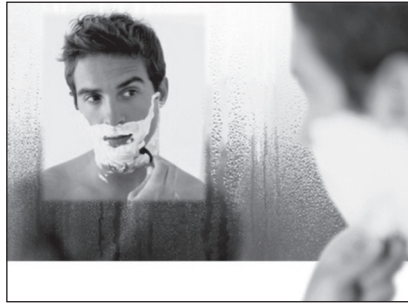

M04828LAD

Insert Perimeter LED Lighting
with 3 button touch sensor

LALOO ACCESSORIES
SERVICE@laloo.ca
866-305-2566

AF Antifog Mat 31½" x 11⅞"

LLD Night Light included

Kelvin Colour - 3000 to 6000

Volts - AC120, 50Hz