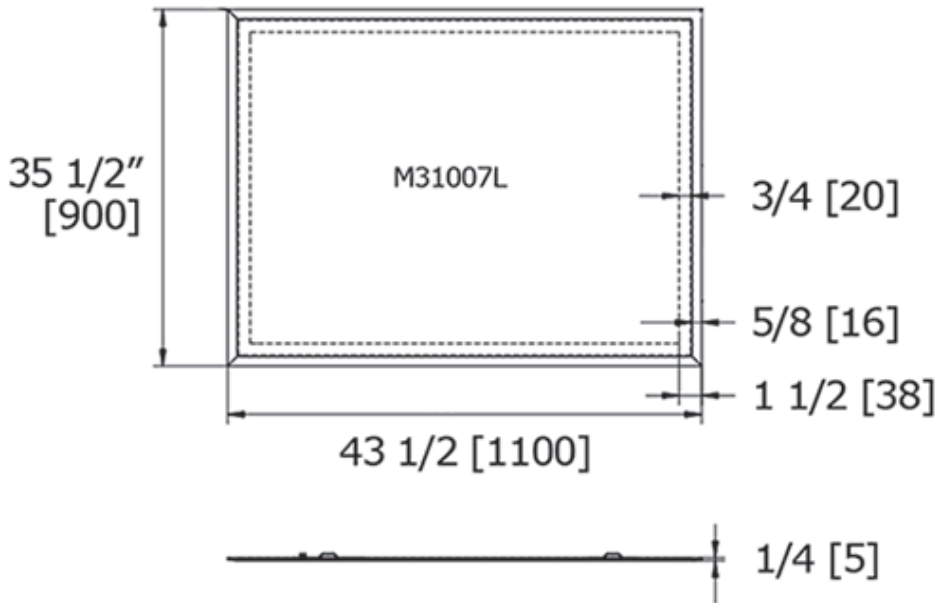

# Decorative Mirrors

Peek-a-boo Bevel Frame - Large Format  
M31007L

LALOO ACCESSORIES  
SERVICE@laloo.ca  
866-305-2566

Mirror can be installed vertically or horizontally.

## Mirror Features

Pilkington Glass with silver plating of  $\geq 700\text{mg/m}^2$  ensures  $\geq 85\%$  reflectivity

Decorative mirrors come with mounting hardware and 'L' shaped screw

Foam spacers ensure that mirror is plumb.