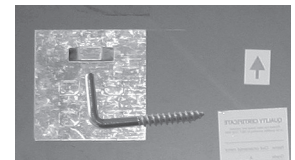

# Decorative Mirrors

Peek-a-boo Bevel Frame - Large Format  
M31007L

LALOO ACCESSORIES  
SERVICE@laloo.ca  
866-305-2566

Mirror can be installed vertically or horizontally.

## Mirror Features

Pilkington Glass with silver plating of  $\geq 700\text{mg/m}^2$  ensures  $\geq 85\%$  reflectivity

Decorative mirrors come with mounting hardware and 'L' shaped screw

Foam spacers ensure that mirror is plumb.