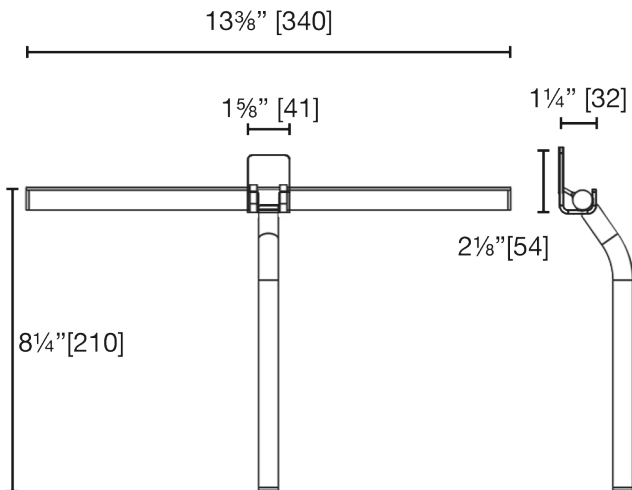

SS0200
Shower Squeegee - 13 3/8"

LALOO ACCESSORIES
SERVICE@laloo.ca
866-305-2566

Coordinate squeegee hook choice to complement the shape of the shower valve.

Replacement Rubber Sweep
PS0200

3M™ VHB™ Tapes are high-strength, double sided acrylic foam tapes which quickly create a permanent bond that actually builds strength over time.

The soft conformable foam molds to irregular surfaces and joins a variety of materials including aluminum, steel, brass, glass, plastics and painted and powder coated surfaces with a tensile strength of 90lbs. [3M 5952 specification]

Use metric dimensions for greatest accuracy. Specifications are subject to change without notice.

A
CELEBRATION
of ART &
FUNCTION