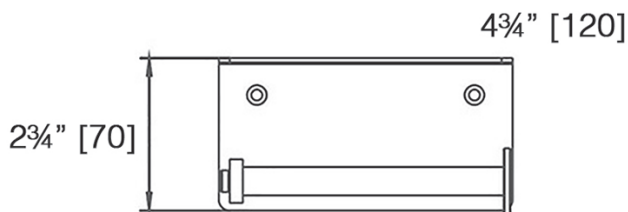

boutique

Paper Holder with Shelf

8089 ____ (specify finish)

LALOO ACCESSORIES
SERVICE@LALOO.CA
866-305-2566

Available Finishes

C chrome

MB matte black

WF white frost

SG stone grey

Complementary Accessories

Floor Stand Towel Bar
9016

Classic Bevel Mirror - rectangle
M30007

Use metric dimensions for greatest accuracy. Specifications are subject to change without notice.

A
CELEBRATION
of ART &
FUNCTION