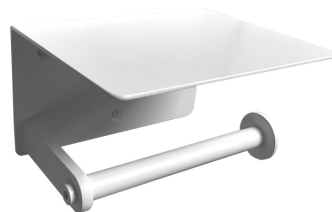

## Paper Holder with Shelf

8089 \_\_\_\_ (specify finish)

LALOO ACCESSORIES  
SERVICE@LALOO.CA  
866-305-2566

Inside Paper width - 4¾"

White Frost

### Available Finishes

C chrome

MB matte black

WF white frost

SG stone grey

### Complementary Accessories

Floor Stand Towel Bar  
9016

Classic Bevel Mirror - rectangle  
M30007

*Use metric dimensions for greatest accuracy. Specifications are subject to change without notice.*

A  
CELEBRATION  
of ART &  
FUNCTION