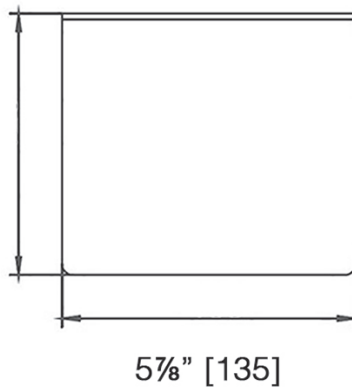

boutique

Paper Holder with Shelf

8089 ____ (specify finish)

LALOO ACCESSORIES
SERVICE@LALOO.CA
866-305-2566

Available Finishes

C chrome

MB matte black

WF white frost

SG stone grey

Complementary Accessories

Floor Stand Towel Bar
9016

Classic Bevel Mirror - rectangle
M30007

Use metric dimensions for greatest accuracy. Specifications are subject to change without notice.

A
CELEBRATION
of ART &
FUNCTION