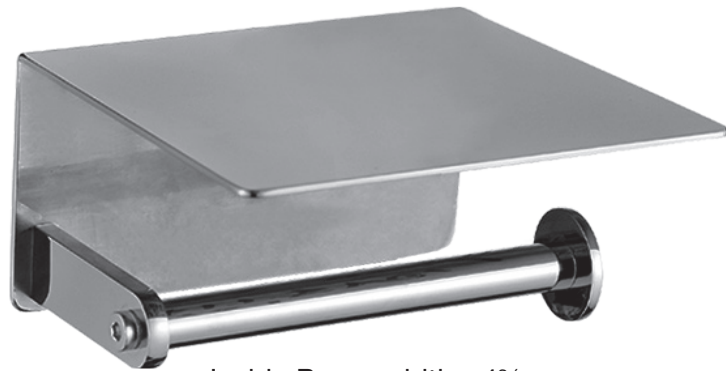

## Paper Holder with Shelf

8089 \_\_\_\_ (specify finish)

LALOO ACCESSORIES  
SERVICE@LALOO.CA  
866-305-2566

Inside Paper width - 4¾"

White Frost

### Complementary Accessories

Floor Stand Towel Bar  
9016

Classic Bevel Mirror - rectangle  
M30007

*Use metric dimensions for greatest accuracy. Specifications are subject to change without notice.*

A  
CELEBRATION  
of ART &  
FUNCTION