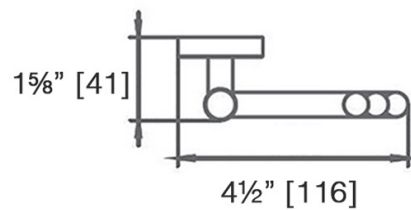

Hooks

3 Hook - Stacked Hinged Pivot
8127C

LALOO ACCESSORIES
SERVICE@LALOO.CA
866-305-2566

Available Finishes

C chrome

Complementary Accessories

Tyme Collection

- robe hook
- single towel bar (medium)
- single towel bar
- extended double towel bar
- paper holder
(right hand opening)
(left hand opening)

*Use metric dimensions for
greatest accuracy.
Specifications are subject to
change without notice.*

A
CELEBRATION
of ART &
FUNCTION