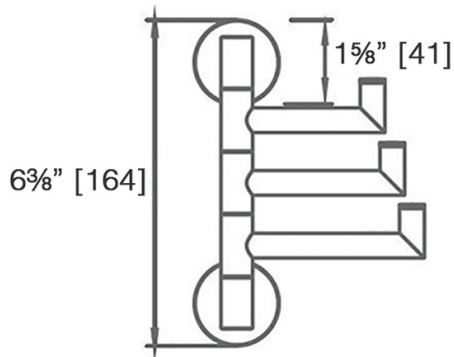

Hooks

3 Hook - Stacked Hinged Pivot
8127C

LALOO ACCESSORIES
SERVICE@LALOO.CA
866-305-2566

Available Finishes

C chrome

Complementary Accessories

Tyme Collection

- robe hook
- single towel bar (medium)
- single towel bar
- extended double towel bar
- paper holder
(right hand opening)
(left hand opening)

*Use metric dimensions for
greatest accuracy.
Specifications are subject to
change without notice.*

A
CELEBRATION
of ART &
FUNCTION